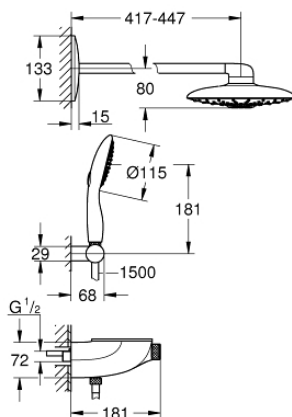

### PRODUCT DESCRIPTION

- Colour: chrome
- consisting of:
  - exposed/concealed SmartControl thermostat
  - allows change between:
    - head shower Rainshower Duo 360 with horizontal 450 mm shower arm, spray plate chrome
    - spray patterns: GROHE PureRain/GROHE Rain O<sup>2</sup> spray\* and TrioMassage
  - maximum flow rate (at 3 bar): 21 l/min
  - Power&Soul 115 hand shower, spray plate white (27 671)
  - maximum flow rate (at 3 bar): 7.5 l/min
  - hand shower wall holder (27 055)
  - Silverflex shower hose 1500 mm 1/2" x 1/2" (28 364)
  - minimum flow rate 10 l/min
  - GROHE DreamSpray - perfect spray pattern
  - GROHE LongLife finish
  - GROHE CoolTouch - no risk of scalding
  - GROHE TurboStat - compact cartridge with wax thermoelement
  - GROHE EcoJoy - Less water, perfect flow
  - GROHE SafeStop safety button at 38°C
  - GROHE SafeStop Plus optional temperature limiter at 43°C included
  - GROHE SmartControl - control the shower with intuitive push/turn button
  - GROHE EasyReach shower tray
  - GROHE SpeedClean - effortless limescale removal
  - Inner WaterGuide - inner insulation for surface protection
  - TwistStop - to prevent hose from twisting
- requires rough-in set 26 264 and concealed unit 26 449 – all to be ordered separately
- \* to be decided at first installation; factory default setting: GROHE PureRain