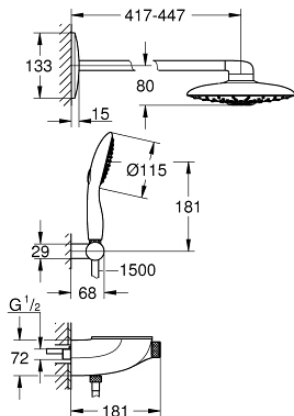

26 443 LS0 RAINSHOWER SYSTEM SMARTCONTROL DUO 360 COMBI SHOWER SYSTEM WITH THERMOSTAT, EXPOSED/CONCEALED

PRODUCT DESCRIPTION

- Colour: moon white/chrome
- consists of:
 - exposed/concealed SmartControl thermostat
 - allows change between:
 - head shower Rainshower Duo 360 with horizontal 450 mm shower arm, spray plate white
 - spray patterns: GROHE PureRain/GROHE Rain O² spray* and TrioMassage
 - maximum flow rate (at 3 bar): 21 l/min
- Power&Soul 115 hand shower, spray plate white (27 671)
 - maximum flow rate (at 3 bar): 7.5 l/min
- hand shower wall holder (27 055)
- Silverflex shower hose 1.500 mm (28 364)
 - minimum flow rate 10 l/min.
- GROHE DreamSpray - perfect spray pattern
- GROHE LongLife finish
- GROHE CoolTouch - no risk of scalding
- GROHE TurboStat - compact cartridge with wax thermoelement
- GROHE EcoJoy - less water, perfect flow
- GROHE SafeStop - safety button at 38°C
- GROHE SafeStop Plus - optional temperature limiter at 43°C included
- GROHE SmartControl - control the shower with intuitive push/turn button
- GROHE EasyReach shower tray
- GROHE SpeedClean - effortless limescale removal
- Inner WaterGuide - inner insulation for surface protection
- TwistStop - to prevent hose from twisting
- requires rough-in set 26 264 and concealed unit 26 449 – all to be ordered separately
- * to be decided at first installation; factory default setting: GROHE PureRain
- GROHE LongLife finish