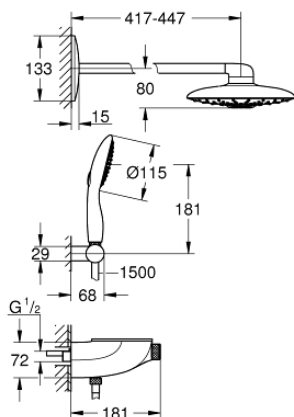

26 443 LS0 RAINSHOWER SYSTEM SMARTCONTROL DUO 360 COMBI SHOWER SYSTEM WITH THERMOSTAT, EXPOSED/CONCEALED

PRODUCT DESCRIPTION

- Colour: moon white/chrome
- consisting of:
 - exposed/concealed SmartControl thermostat
 - allows change between:
 - head shower Rainshower Duo 360 with horizontal 450 mm shower arm, spray plate white
 - spray patterns: GROHE PureRain/GROHE Rain O² spray* and TrioMassage
 - maximum flow rate (at 3 bar): 21 l/min
 - Power&Soul 115 hand shower, spray plate white (27 671)
 - maximum flow rate (at 3 bar): 7.5 l/min
 - hand shower wall holder (27 055)
 - Silverflex shower hose 1500 mm 1/2" x 1/2" (28 364)
 - minimum flow rate 10 l/min
 - GROHE DreamSpray - perfect spray pattern
 - GROHE LongLife finish
 - GROHE CoolTouch - no risk of scalding
 - GROHE TurboStat - compact cartridge with wax thermoelement
 - GROHE EcoJoy - Less water, perfect flow
 - GROHE SafeStop safety button at 38°C
 - GROHE SafeStop Plus optional temperature limiter at 43°C included
 - GROHE SmartControl - control the shower with intuitive push/turn button
 - GROHE EasyReach shower tray
 - GROHE SpeedClean - effortless limescale removal
 - Inner WaterGuide - inner insulation for surface protection
 - TwistStop - to prevent hose from twisting
- requires rough-in set 26 264 and concealed unit 26 449 – all to be ordered separately
- * to be decided at first installation; factory default setting: GROHE PureRain
- GROHE LongLife finish