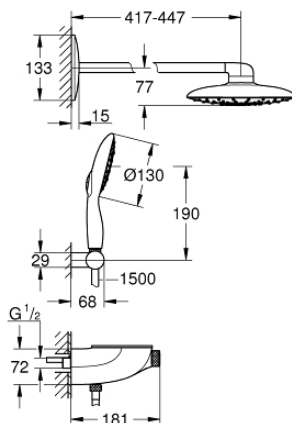

26 446 000 RAINSHOWER SYSTEM SMARTCONTROL MONO 360 COMBI SHOWER SYSTEM WITH THERMOSTAT, EXPOSED/CONCEALED

PRODUCT DESCRIPTION

- Colour: chrome
- consists of:
 - exposed/concealed SmartControl thermostat
 - allows change between:
 - head shower Rainshower Mono 360 with horizontal 450 mm shower arm, spray plate chrome
 - spray pattern: GROHE PureRain/GROHE Rain O² spray*
 - maximum flow rate (at 3 bar): 20 l/min
 - Power&Soul 130 hand shower, spray plate white (27 673)
 - maximum flow rate (at 3 bar): 9.5 l/min
 - hand shower wall holder (27 055)
 - Silverflex shower hose 1.500 mm (28 364)
 - minimum flow rate 10 l/min.
- GROHE DreamSpray - perfect spray pattern
- GROHE LongLife finish
- GROHE CoolTouch - no risk of scalding
- GROHE TurboStat - compact cartridge with wax thermoelement
- GROHE EcoJoy - less water, perfect flow
- GROHE SafeStop - safety button at 38°C
- GROHE SafeStop Plus - optional temperature limiter at 43°C included
- GROHE SmartControl - control the shower with intuitive push/turn button
- GROHE EasyReach shower tray
- GROHE SpeedClean - effortless limescale removal
- Inner WaterGuide - inner insulation for surface protection
- TwistStop - to prevent hose from twisting
- requires rough-in set 26 264 and concealed unit 26 449 – all to be ordered separately
- * to be decided at first installation; factory default setting: GROHE PureRain