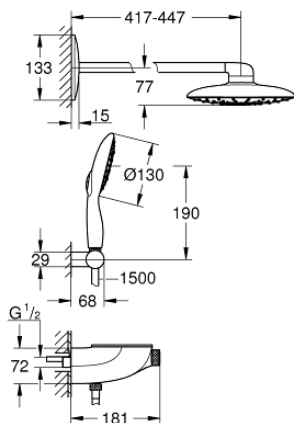

26 446 000 RAINSHOWER SYSTEM SMARTCONTROL MONO 360 COMBI SHOWER SYSTEM WITH THERMOSTAT, EXPOSED/CONCEALED

PRODUCT DESCRIPTION

- Colour: chrome
- consisting of:
 - exposed/concealed SmartControl thermostat
 - allows change between:
 - head shower Rainshower Mono 360 with horizontal 450 mm shower arm, spray plate chrome
 - spray pattern: GROHE PureRain/GROHE Rain O² spray*
 - maximum flow rate (at 3 bar): 20 l/min
 - Power&Soul 130 hand shower, spray plate white (27 673)
 - maximum flow rate (at 3 bar): 9.5 l/min
 - hand shower wall holder (27 055)
 - Silverflex shower hose 1500 mm 1/2" x 1/2" (28 364)
 - minimum flow rate 10 l/min
 - GROHE DreamSpray - perfect spray pattern
 - GROHE LongLife finish
 - GROHE CoolTouch - no risk of scalding
 - GROHE TurboStat - compact cartridge with wax thermoelement
 - GROHE EcoJoy - Less water, perfect flow
 - GROHE SafeStop safety button at 38°C
 - GROHE SafeStop Plus optional temperature limiter at 43°C included
 - GROHE SmartControl - control the shower with intuitive push/turn button
 - GROHE EasyReach shower tray
 - GROHE SpeedClean - effortless limescale removal
 - Inner WaterGuide - inner insulation for surface protection
 - TwistStop - to prevent hose from twisting
- requires rough-in set 26 264 and concealed unit 26 449 – all to be ordered separately
- * to be decided at first installation; factory default setting: GROHE PureRain