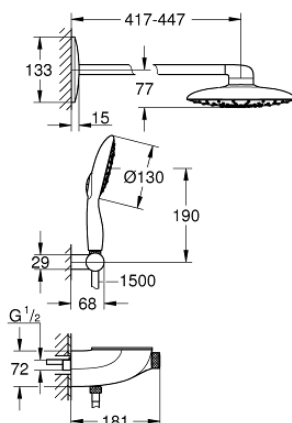

26 446 LS0 RAINSHOWER SYSTEM SMARTCONTROL MONO 360 COMBI SHOWER SYSTEM WITH THERMOSTAT, EXPOSED/CONCEALED

PRODUCT DESCRIPTION

- Colour: moon white/chrome
- consists of:
 - exposed/concealed SmartControl thermostat
 - allows change between:
 - head shower Rainshower Mono 360 with horizontal 450 mm shower arm, spray plate white
 - spray pattern: GROHE PureRain/GROHE Rain O² spray*
 - maximum flow rate (at 3 bar): 20 l/min
 - Power&Soul 130 hand shower, spray plate white (27 673)
 - maximum flow rate (at 3 bar): 9.5 l/min
 - hand shower wall holder (27 055)
 - Silverflex shower hose 1.500 mm (28 364)
 - minimum flow rate 10 l/min.
 - GROHE DreamSpray - perfect spray pattern
 - GROHE LongLife finish
 - GROHE CoolTouch - no risk of scalding
 - GROHE TurboStat - compact cartridge with wax thermoelement
 - GROHE EcoJoy - less water, perfect flow
 - GROHE SafeStop - safety button at 38°C
 - GROHE SafeStop Plus - optional temperature limiter at 43°C included
 - GROHE SmartControl - control the shower with intuitive push/turn button
 - GROHE EasyReach shower tray
 - GROHE SpeedClean - effortless limescale removal
 - Inner WaterGuide - inner insulation for surface protection
 - TwistStop - to prevent hose from twisting
- requires rough-in set 26 264 and concealed unit 26 449 – all to be ordered separately
- * to be decided at first installation; factory default setting: GROHE PureRain