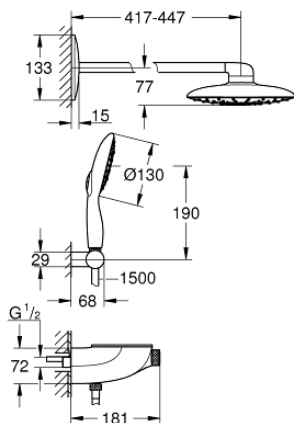

26 446 LS0 RAINSHOWER SYSTEM SMARTCONTROL MONO 360 COMBI SHOWER SYSTEM WITH THERMOSTAT, EXPOSED/CONCEALED

PRODUCT DESCRIPTION

- Colour: moon white/chrome
- consisting of:
 - exposed/concealed SmartControl thermostat
 - allows change between:
 - head shower Rainshower Mono 360 with horizontal 450 mm shower arm, spray plate white
 - spray pattern: GROHE PureRain/GROHE Rain O² spray*
 - maximum flow rate (at 3 bar): 20 l/min
 - Power&Soul 130 hand shower, spray plate white (27 673)
 - maximum flow rate (at 3 bar): 9.5 l/min
 - hand shower wall holder (27 055)
 - Silverflex shower hose 1500 mm 1/2" x 1/2" (28 364)
 - minimum flow rate 10 l/min
 - GROHE DreamSpray - perfect spray pattern
 - GROHE LongLife finish
 - GROHE CoolTouch - no risk of scalding
 - GROHE TurboStat - compact cartridge with wax thermoelement
 - GROHE EcoJoy - Less water, perfect flow
 - GROHE SafeStop safety button at 38°C
 - GROHE SafeStop Plus optional temperature limiter at 43°C included
 - GROHE SmartControl - control the shower with intuitive push/turn button
 - GROHE EasyReach shower tray
 - GROHE SpeedClean - effortless limescale removal
 - Inner WaterGuide - inner insulation for surface protection
 - TwistStop - to prevent hose from twisting
- requires rough-in set 26 264 and concealed unit 26 449 – all to be ordered separately
- * to be decided at first installation; factory default setting: GROHE PureRain