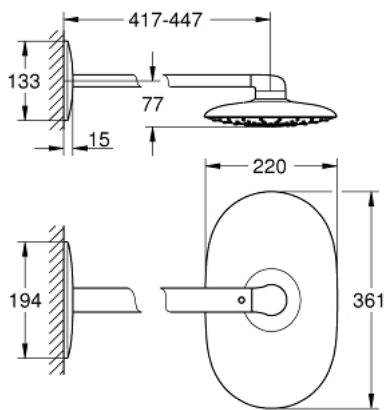

26 450 000 RAINSHOWER MONO 360 HEAD SHOWER SET 450 MM, 1 SPRAY

PRODUCT DESCRIPTION

- Colour: chrome
- consists of:
 - head shower Rainshower Mono 360, spray plate chrome
 - spray pattern: GROHE PureRain/GROHE Rain O² spray*
 - maximum flow rate (at 3 bar): 20 l/min
 - horizontal 450 mm shower arm
 - GROHE DreamSpray - perfect spray pattern
 - GROHE LongLife finish
 - GROHE SpeedClean - effortless limescale removal
 - Inner WaterGuide - inner insulation for surface protection
 - requires rough-in set 26 264 – to be ordered separately
 - * to be decided at first installation; factory default setting: GROHE PureRain