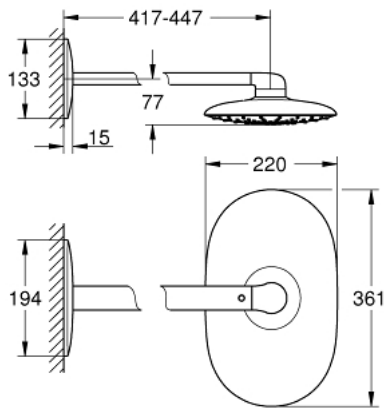

26 450 000 RAINSHOWER MONO 360 HEAD SHOWER SET 450 MM, 1 SPRAY

PRODUCT DESCRIPTION

- Colour: chrome
- consisting of:
 - head shower Rainshower Mono 360, spray plate chrome
 - spray pattern: GROHE PureRain/GROHE Rain O² spray*
 - maximum flow rate (at 3 bar): 20 l/min
 - horizontal 450 mm shower arm
 - GROHE DreamSpray - perfect spray pattern
 - GROHE LongLife finish
 - GROHE SpeedClean - effortless limescale removal
 - Inner WaterGuide - inner insulation for surface protection
 - requires rough-in set 26 264 – to be ordered separately
 - * to be decided at first installation; factory default setting: GROHE PureRain