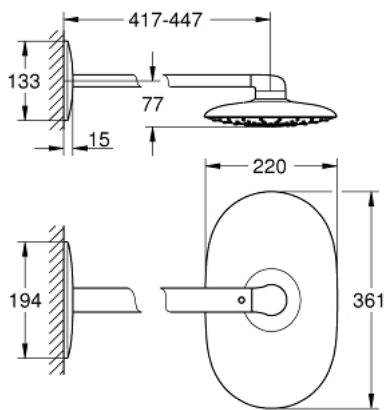

26 450 LS0 RAINSHOWER MONO 360 HEAD SHOWER SET 450 MM, 1 SPRAY

PRODUCT DESCRIPTION

- Colour: moon white
- consists of:
 - head shower Rainshower Mono 360, spray plate white
 - spray pattern: GROHE PureRain/GROHE Rain O² spray*
 - maximum flow rate (at 3 bar): 20 l/min
 - horizontal 450 mm shower arm
 - GROHE DreamSpray - perfect spray pattern
 - GROHE LongLife finish
 - GROHE SpeedClean - effortless limescale removal
 - Inner WaterGuide - inner insulation for surface protection
 - requires rough-in set 26 264 – to be ordered separately
 - * to be decided at first installation; factory default setting: GROHE PureRain