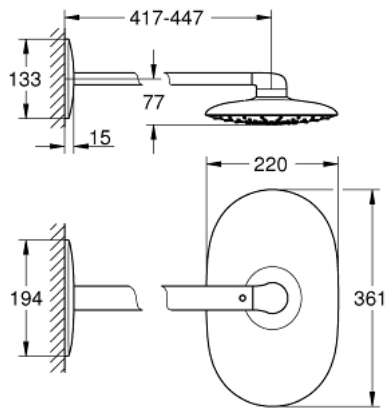

26 450 LS0 RAINSHOWER MONO 360 HEAD SHOWER SET 450 MM, 1 SPRAY

PRODUCT DESCRIPTION

- Colour: moon white
- consisting of:
 - head shower Rainshower Mono 360, spray plate white
 - spray pattern: GROHE PureRain/GROHE Rain O² spray*
 - maximum flow rate (at 3 bar): 20 l/min
 - horizontal 450 mm shower arm
 - GROHE DreamSpray - perfect spray pattern
 - GROHE LongLife finish
 - GROHE SpeedClean - effortless limescale removal
 - Inner WaterGuide - inner insulation for surface protection
 - requires rough-in set 26 264 – to be ordered separately
 - * to be decided at first installation; factory default setting: GROHE PureRain