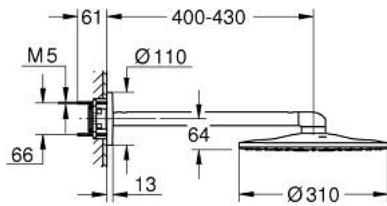

26 475 DC0 RAINSHOWER SMARTACTIVE 310 HEAD SHOWER SET 430 MM, 2 SPRAYS

PRODUCT DESCRIPTION

- Colour: Supersteel
- consists of:
 - head shower Rainshower SmartActive 310
 - spray patterns: GROHE PureRain, ActiveRain
 - horizontal 430 mm shower arm
 - GROHE DreamSpray - perfect spray pattern
 - GROHE LongLife finish
 - GROHE SpeedClean - effortless limescale removal
 - Inner WaterGuide - inner insulation for surface protection
- requires rough-in set 26 483 or 26 484 - to be ordered separately