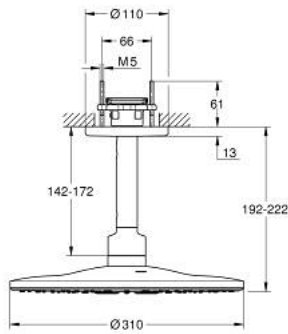

26 477 DC0 RAINSHOWER SMARTACTIVE 310 HEAD SHOWER SET CEILING 142 MM, 2 SPRAYS

PRODUCT DESCRIPTION

- Colour: Supersteel
- consists of:
 - head shower Rainshower SmartActive 310
 - spray patterns: GROHE PureRain, ActiveRain
 - 142 mm ceiling shower arm
- GROHE DreamSpray - perfect spray pattern
- GROHE LongLife finish
- GROHE SpeedClean - effortless limescale removal
- Inner WaterGuide - inner insulation for surface protection
- requires rough-in set 26 483 or 26 484 - to be ordered separately