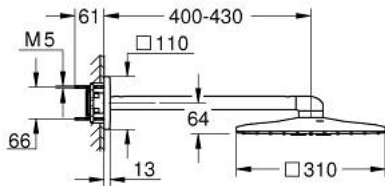

26 479 DC0 RAINSHOWER SMARTACTIVE 310 CUBE HEAD SHOWER SET 430 MM, 2 SPRAYS

PRODUCT DESCRIPTION

- Colour: Supersteel
- consists of:
 - head shower Rainshower SmartActive 310 Cube
 - spray patterns: GROHE PureRain, ActiveRain
 - horizontal 430 mm shower arm
- GROHE DreamSpray - perfect spray pattern
- GROHE LongLife finish
- GROHE SpeedClean - effortless limescale removal
- Inner WaterGuide - inner insulation for surface protection
- requires rough-in set 26 483 or 26 484 - to be ordered separately