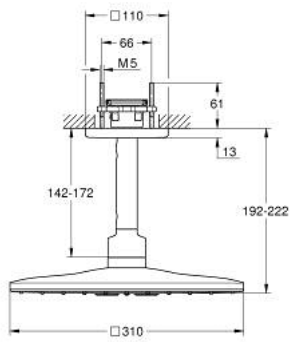

26 481 DC0 RAINSHOWER SMARTACTIVE 310 CUBE HEAD SHOWER SET CEILING 142 MM, 2 SPRAYS

PRODUCT DESCRIPTION

- Colour: Supersteel
- consists of:
 - head shower Rainshower SmartActive 310 Cube
 - spray patterns: GROHE PureRain, ActiveRain
 - 142 mm ceiling shower arm
- GROHE DreamSpray - perfect spray pattern
- GROHE LongLife finish
- GROHE SpeedClean - effortless limescale removal
- Inner WaterGuide - inner insulation for surface protection
- requires rough-in set 26 483 or 26 484 - to be ordered separately