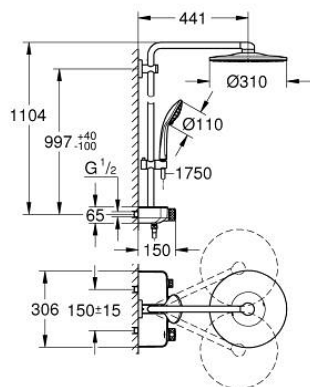

### PRODUCT DESCRIPTION

- Colour: chrome
- consisting of:
  - horizontal 450 mm shower arm
  - upper bracket adjustable for minimal adaption to existing drilling holes
  - exposed SmartControl thermostat
  - allows change between:
    - head shower Rainshower SmartActive 310
    - spray patterns: GROHE PureRain, ActiveRain
    - maximum flow rate (at 3 bar): 20 l/min
    - hand shower Euphoria 110 Massage, spray plate white (27 221 001)
    - spray patterns: Rain, SmartRain, Massage
    - maximum flow rate (at 3 bar): 16 l/min
  - adjustable in height with gliding element
  - shower hose Silverflex 1750 mm 1/2" x 1/2" (28 388)
  - GROHE DreamSpray - perfect spray pattern
  - GROHE LongLife finish
  - GROHE CoolTouch - no risk of scalding
  - GROHE TurboStat - compact cartridge with wax thermoelement
  - GROHE ProGrip - with knurl structure
  - GROHE SafeStop at 38°C
  - GROHE SafeStop Plus optional temperature limiter at 43°C included
  - GROHE SmartControl - control the shower with intuitive push/turn button
  - integrated GROHE EasyReach shower tray
  - GROHE SpeedClean - effortless limescale removal
  - Inner WaterGuide - inner insulation for surface protection
  - TwistStop - to prevent hose from twisting
  - suitable for instantaneous heaters from 18 kW/h
  - minimum flow rate 5 l/min