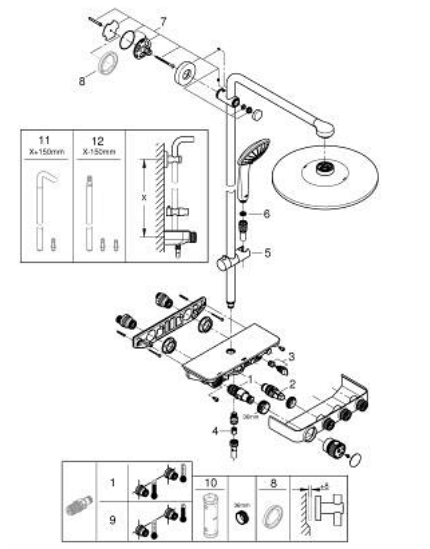

26 507 000 EUPHORIA SMARTCONTROL SYSTEM 310 SHOWER SYSTEM WITH THERMOSTAT FOR WALL MOUNTING

SPARE PARTS, 2月 2019 – now

1. 1: Thermostatic compact cartridge 1/2" (Spare part-nr. 47439000)
   - 2: Cartridge (Spare part-nr. 48297000)
   - 3: Non-return valve (Spare part-nr. 49069000)
   - 4: Non-return valve (Spare part-nr. 08565000)
   - 5: Glide element (Spare part-nr. 48177000)
   - 6: Dirt strainer (Spare part-nr. 0700200M)
   - 7: Shower rail holder (Spare part-nr. 48279000)
   - 8: Compensation disc (Spare part-nr. 27180000)*
   - 9: GROHE TurboStat cartridge 1/2" (Spare part-nr. 47175000)*
   - 10: Socket spanner (Spare part-nr. 49059000)*
   - 11: Shower system pipe for retrofitting (Spare part-nr. 48497000)*
   - 12: Shower system pipe for retrofitting (Spare part-nr. 48498000)*
2. Optional accessories