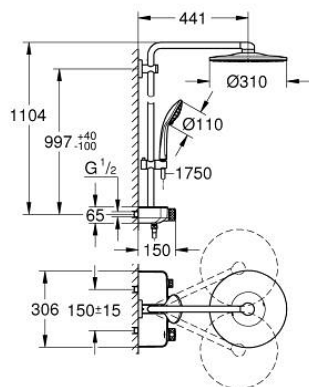

### PRODUCT DESCRIPTION

- Colour: chrome
- consisting of:
  - horizontal 450 mm shower arm
  - upper bracket adjustable for minimal adaption to existing drilling holes
  - exposed SmartControl thermostat
  - allows change between:
    - head shower Rainshower SmartActive 310
    - spray patterns: GROHE PureRain, ActiveRain
    - maximum flow rate (at 3 bar): 20 l/min
    - hand shower Euphoria 110 Massage, spray plate white (27 221 001)
    - spray patterns: Rain, SmartRain, Massage
    - maximum flow rate (at 3 bar): 16 l/min
  - adjustable in height with gliding element
  - shower hose Silverflex 1750 mm 1/2" x 1/2" (28 388)
  - GROHE DreamSpray - perfect spray pattern
  - GROHE LongLife finish
  - GROHE CoolTouch - no risk of scalding
  - GROHE TurboStat - compact cartridge with wax thermoelement
  - GROHE ProGrip - with knurled structure
  - GROHE SafeStop at 38°C
  - GROHE SafeStop Plus optional temperature limiter at 43°C included
  - GROHE SmartControl - control the shower with intuitive push/turn button
  - integrated GROHE EasyReach shower tray
  - GROHE SpeedClean - effortless limescale removal
  - Inner WaterGuide - inner insulation for surface protection
  - TwistStop - to prevent hose from twisting
  - suitable for instantaneous heaters from 18 kW/h
  - minimum flow rate 5 l/min