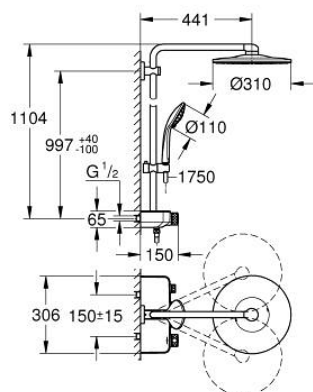

26 507 DC0 EUPHORIA SMARTCONTROL SYSTEM 310 SHOWER SYSTEM WITH THERMOSTAT FOR WALL MOUNTING

PRODUCT DESCRIPTION

- Colour: Supersteel
- consists of:
 - horizontal 450 mm shower arm
 - upper bracket adjustable for minimal adaption to existing drilling holes
 - exposed SmartControl thermostat
- allows change between:
 - head shower Rainshower SmartActive 310
 - spray patterns: GROHE PureRain, ActiveRain
 - maximum flow rate (at 3 bar): 20 l/min
 - hand shower Euphoria 110 Massage, spray plate white
 - spray patterns: Rain, SmartRain, Massage
 - maximum flow rate (at 3 bar): 16 l/min
 - adjustable in height with gliding element
 - shower hose Silverflex 1750 mm 1/2" x 1/2" (28 388)
- GROHE DreamSpray - perfect spray pattern
- GROHE LongLife finish
- GROHE CoolTouch - no risk of scalding
- GROHE TurboStat - compact cartridge with wax thermoelement
- GROHE ProGrip - with knurled structure
- GROHE SafeStop safety button at 38°C
- GROHE SafeStop Plus - optional temperature limiter at 43°C included
- GROHE SmartControl - control the shower with intuitive push/turn button
- integrated GROHE EasyReach shower tray
- GROHE SpeedClean - effortless limescale removal
- Inner WaterGuide - inner insulation for surface protection
- TwistStop - to prevent hose from twisting
- suitable for instantaneous heaters (min. 19 kW/h)
- minimum flow rate 5 l/min.

26 507 DC0 EUPHORIA SMARTCONTROL SYSTEM 310 SHOWER SYSTEM WITH THERMOSTAT FOR WALL MOUNTING

SPARE PARTS, July 2018 – November 2021

- 1: Thermostatic compact cartridge 1/2" (Spare part-nr. 47439000)
- 2: Cartridge (Spare part-nr. 48297000)
- 3: Non-return valve (Spare part-nr. 49069000)
- 4: Non-return valve (Spare part-nr. 08565000)
- 5: Sliding piece (Spare part-nr. 48177DC0)
- 6: Dirt strainer (Spare part-nr. 0700200M)
- 7: Outlet shower holder (Spare part-nr. 48279DC0)
- 9: GROHE TurboStat cartridge 1/2" (Spare part-nr. 47175000)*
- 10: Socket spanner (Spare part-nr. 49059000)*