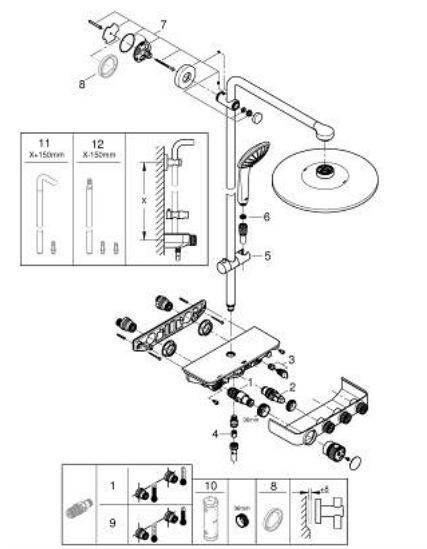

26 507 DC0 EUPHORIA SMARTCONTROL SYSTEM 310 SHOWER SYSTEM WITH THERMOSTAT FOR WALL MOUNTING

PRODUCT DESCRIPTION

- Colour: Supersteel
- consists of:
 - horizontal 450 mm shower arm
 - upper bracket adjustable for minimal adaption to existing drilling holes
 - exposed SmartControl thermostat
- allows change between:
 - head shower Rainshower SmartActive 310
 - spray patterns: GROHE PureRain, ActiveRain
 - maximum flow rate (at 3 bar): 20 l/min
 - hand shower Euphoria 110 Massage, spray plate white
 - spray patterns: Rain, SmartRain, Massage
 - maximum flow rate (at 3 bar): 16 l/min
 - adjustable in height with gliding element
 - shower hose Silverflex 1750 mm 1/2" x 1/2" (28 388)
- GROHE DreamSpray - perfect spray pattern
- GROHE LongLife finish
- GROHE CoolTouch - no risk of scalding
- GROHE TurboStat - compact cartridge with wax thermoelement
- GROHE ProGrip - with knurl structure
- GROHE SafeStop safety button at 38°C
- GROHE SafeStop Plus - optional temperature limiter at 43°C included
- GROHE SmartControl - control the shower with intuitive push/turn button
- integrated GROHE EasyReach shower tray
- GROHE SpeedClean - effortless limescale removal
- Inner WaterGuide - inner insulation for surface protection
- TwistStop - to prevent hose from twisting
- suitable for instantaneous heaters (min. 19 kW/h)
- minimum flow rate 5 l/min.

26 507 DC0 EUPHORIA SMARTCONTROL SYSTEM 310 SHOWER SYSTEM WITH THERMOSTAT FOR WALL MOUNTING

SPARE PARTS, July 2018 – November 2021

- 1: Thermostatic compact cartridge 1/2" (Spare part-nr. 47439000)
- 2: Cartridge (Spare part-nr. 48297000)
- 3: Non-return valve (Spare part-nr. 49069000)
- 4: Non-return valve (Spare part-nr. 08565000)
- 5: Sliding piece (Spare part-nr. 48177DC0)
- 6: Dirt strainer (Spare part-nr. 0700200M)
- 7: Outlet shower holder (Spare part-nr. 48279DC0)
- 9: GROHE TurboStat cartridge 1/2" (Spare part-nr. 47175000)*
- 10: Socket spanner (Spare part-nr. 49059000)*