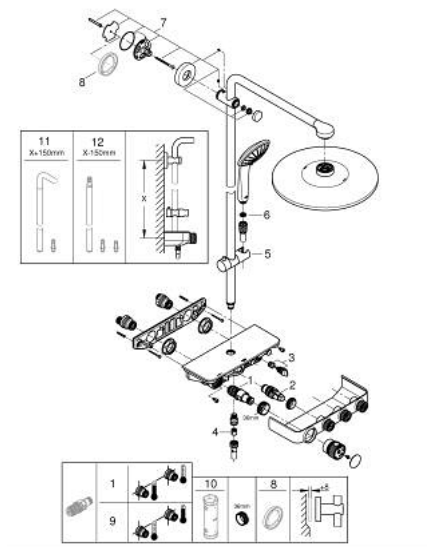

26 507 DC0 EUPHORIA SMARTCONTROL SYSTEM 310 SHOWER SYSTEM WITH THERMOSTAT FOR WALL MOUNTING

PRODUCT DESCRIPTION

- Colour: Supersteel
- consists of:
 - horizontal 450 mm shower arm
 - upper bracket adjustable for minimal adaption to existing drilling holes
 - exposed SmartControl thermostat
- allows change between:
 - head shower Rainshower SmartActive 310
 - spray patterns: GROHE PureRain, ActiveRain
 - maximum flow rate (at 3 bar): 20 l/min
 - hand shower Euphoria 110 Massage, spray plate white
 - spray patterns: Rain, SmartRain, Massage
 - maximum flow rate (at 3 bar): 16 l/min
 - adjustable in height with gliding element
 - shower hose Silverflex 1750 mm 1/2" x 1/2" (28 388)
- GROHE DreamSpray - perfect spray pattern
- GROHE LongLife finish
- GROHE CoolTouch - no risk of scalding
- GROHE TurboStat - compact cartridge with wax thermoelement
- GROHE ProGrip - with knurled structure
- GROHE SafeStop safety button at 38°C
- GROHE SafeStop Plus - optional temperature limiter at 43°C included
- GROHE SmartControl - control the shower with intuitive push/turn button
- integrated GROHE EasyReach shower tray
- GROHE SpeedClean - effortless limescale removal
- Inner WaterGuide - inner insulation for surface protection
- TwistStop - to prevent hose from twisting
- suitable for instantaneous heaters (min. 19 kW/h)
- minimum flow rate 5 l/min.

26 507 DC0 EUPHORIA SMARTCONTROL SYSTEM 310 SHOWER SYSTEM WITH THERMOSTAT FOR WALL MOUNTING

SPARE PARTS, July 2018 – November 2021

- 1: Thermostatic compact cartridge 1/2" (Spare part-nr. 47439000)
- 2: Cartridge (Spare part-nr. 48297000)
- 3: Non-return valve (Spare part-nr. 49069000)
- 4: Non-return valve (Spare part-nr. 08565000)
- 5: Sliding piece (Spare part-nr. 48177DC0)
- 6: Dirt strainer (Spare part-nr. 0700200M)
- 7: Outlet shower holder (Spare part-nr. 48279DC0)
- 9: GROHE TurboStat cartridge 1/2" (Spare part-nr. 47175000)*
- 10: Socket spanner (Spare part-nr. 49059000)*