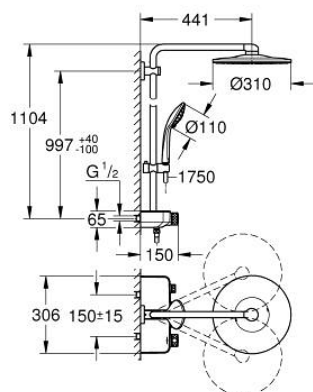

26 507 DC0 EUPHORIA SMARTCONTROL SYSTEM 310 SHOWER SYSTEM WITH THERMOSTAT FOR WALL MOUNTING

PRODUCT DESCRIPTION

- Colour: Supersteel
- consists of:
 - horizontal 450 mm shower arm
 - upper bracket adjustable for minimal adaption to existing drilling holes
 - exposed SmartControl thermostat
- allows change between:
 - head shower Rainshower SmartActive 310
 - spray patterns: GROHE PureRain, ActiveRain
 - maximum flow rate (at 3 bar): 20 l/min
 - hand shower Euphoria 110 Massage, spray plate white
 - spray patterns: Rain, SmartRain, Massage
 - maximum flow rate (at 3 bar): 16 l/min
 - adjustable in height with gliding element
 - shower hose Silverflex 1750 mm 1/2" x 1/2" (28 388)
- GROHE DreamSpray - perfect spray pattern
- GROHE LongLife finish
- GROHE CoolTouch - no risk of scalding
- GROHE TurboStat - compact cartridge with wax thermoelement
- GROHE ProGrip - with knurl structure
- GROHE SafeStop safety button at 38°C
- GROHE SafeStop Plus - optional temperature limiter at 43°C included
- GROHE SmartControl - control the shower with intuitive push/turn button
- integrated GROHE EasyReach shower tray
- GROHE SpeedClean - effortless limescale removal
- Inner WaterGuide - inner insulation for surface protection
- TwistStop - to prevent hose from twisting
- suitable for instantaneous heaters (min. 19 kW/h)
- minimum flow rate 5 l/min.

26 507 DC0 EUPHORIA SMARTCONTROL SYSTEM 310 SHOWER SYSTEM WITH THERMOSTAT FOR WALL MOUNTING

SPARE PARTS, July 2018 – November 2021

- 1: Thermostatic compact cartridge 1/2" (Spare part-nr. 47439000)
- 2: Cartridge (Spare part-nr. 48297000)
- 3: Non-return valve (Spare part-nr. 49069000)
- 4: Non-return valve (Spare part-nr. 08565000)
- 5: Sliding piece (Spare part-nr. 48177DC0)
- 6: Dirt strainer (Spare part-nr. 0700200M)
- 7: Outlet shower holder (Spare part-nr. 48279DC0)
- 9: GROHE TurboStat cartridge 1/2" (Spare part-nr. 47175000)*
- 10: Socket spanner (Spare part-nr. 49059000)*