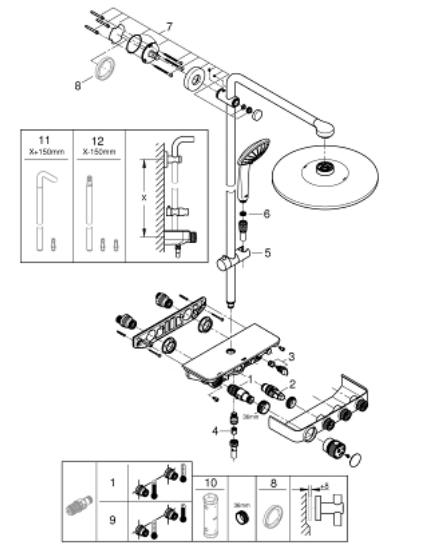

26 507 LS0 EUPHORIA SMARTCONTROL SYSTEM 310 SHOWER SYSTEM WITH THERMOSTAT FOR WALL MOUNTING

SPARE PARTS, 2月 2019 – now

1. 1: Thermostatic compact cartridge 1/2" (Spare part-nr. 47439000)
   - 2: Cartridge (Spare part-nr. 48297000)
   - 3: Non-return valve (Spare part-nr. 49069000)
   - 4: Non-return valve (Spare part-nr. 08565000)
   - 5: Glide element (Spare part-nr. 48177000)
   - 6: Dirt strainer (Spare part-nr. 0700200M)
   - 7: Shower rail holder (Spare part-nr. 48279000)
   - 8: Compensation disc (Spare part-nr. 27180000)*
   - 9: GROHE TurboStat cartridge 1/2" (Spare part-nr. 47175000)*
   - 10: Socket spanner (Spare part-nr. 49059000)*
   - 11: Shower system pipe for retrofitting (Spare part-nr. 48497000)*
   - 12: Shower system pipe for retrofitting (Spare part-nr. 48498000)*
2. Optional accessories