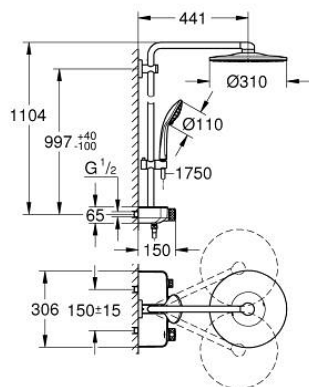

26 507 LS0 EUPHORIA SMARTCONTROL SYSTEM 310 SHOWER SYSTEM WITH THERMOSTAT FOR WALL MOUNTING

PRODUCT DESCRIPTION

- Colour: moon white/chrome
- consisting of:
 - horizontal 450 mm shower arm
 - upper bracket adjustable for minimal adaption to existing drilling holes
 - exposed SmartControl thermostat
 - allows change between:
 - head shower Rainshower SmartActive 310, spray plate moon white
 - spray patterns: GROHE PureRain, ActiveRain
 - maximum flow rate (at 3 bar): 20 l/min
 - hand shower Euphoria 110 Massage, spray plate white
 - spray patterns: Rain, SmartRain, Massage
 - maximum flow rate (at 3 bar): 16 l/min
 - adjustable in height with gliding element
 - shower hose Silverflex 1750 mm 1/2" x 1/2" (28 388)
 - GROHE DreamSpray - perfect spray pattern
 - GROHE LongLife finish
 - GROHE CoolTouch - no risk of scalding
 - GROHE TurboStat - compact cartridge with wax thermoelement
 - GROHE ProGrip - with knurled structure
 - GROHE SafeStop at 38°C
 - GROHE SafeStop Plus optional temperature limiter at 43°C included
 - GROHE SmartControl - control the shower with intuitive push/turn button
 - integrated GROHE EasyReach shower tray
 - GROHE SpeedClean - effortless limescale removal
 - Inner WaterGuide - inner insulation for surface protection
 - TwistStop - to prevent hose from twisting
 - suitable for instantaneous heaters from 18 kW/h
 - minimum flow rate 5 l/min
 - GROHE LongLife finish