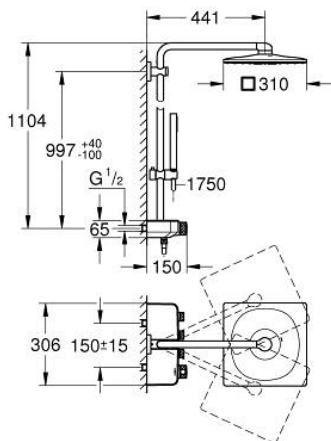

26 508 000 EUPHORIA SMARTCONTROL SYSTEM 310 CUBE SHOWER SYSTEM WITH THERMOSTAT FOR WALL MOUNTING

PRODUCT DESCRIPTION

- Colour: chrome
- consisting of:
 - horizontal 450 mm shower arm
 - upper bracket adjustable for minimal adaption to existing drilling holes
 - exposed SmartControl thermostat
 - allows change between:
 - head shower Rainshower SmartActive 310 Cube
 - spray patterns: GROHE PureRain, ActiveRain
 - maximum flow rate (at 3 bar): 20 l/min
 - hand shower Euphoria Cube Stick (27 699)
 - maximum flow rate (at 3 bar): 16 l/min
 - adjustable in height with gliding element
 - shower hose Silverflex 1750 mm 1/2" x 1/2" (28 388)
 - GROHE DreamSpray - perfect spray pattern
 - GROHE CoolTouch - no risk of scalding
 - GROHE TurboStat - compact cartridge with wax thermoelement
 - GROHE ProGrip - with knurled structure
 - GROHE LongLife finish
 - GROHE SafeStop at 38°C
 - GROHE SafeStop Plus optional temperature limiter at 43°C included
 - GROHE SmartControl - control the shower with intuitive push/turn button
 - integrated GROHE EasyReach shower tray
 - GROHE SpeedClean - effortless limescale removal
 - Inner WaterGuide - inner insulation for surface protection
 - TwistStop - to prevent hose from twisting
 - suitable for instantaneous heaters from 18 kW/h
 - minimum flow rate 5 l/min