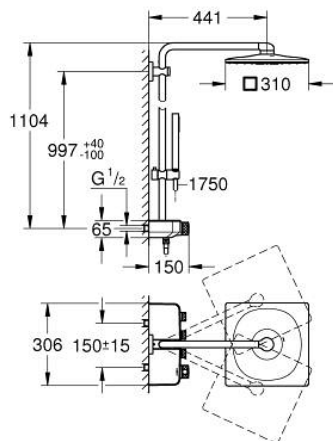

26 508 000 EUPHORIA SMARTCONTROL SYSTEM 310 CUBE SHOWER SYSTEM WITH THERMOSTAT FOR WALL MOUNTING

PRODUCT DESCRIPTION

- Colour: chrome
- consisting of:
 - horizontal 450 mm shower arm
 - upper bracket adjustable for minimal adaption to existing drilling holes
 - exposed SmartControl thermostat
 - allows change between:
 - head shower Rainshower SmartActive 310 Cube
 - spray patterns: GROHE PureRain, ActiveRain
 - maximum flow rate (at 3 bar): 20 l/min
 - hand shower Euphoria Cube Stick (27 699)
 - maximum flow rate (at 3 bar): 16 l/min
 - adjustable in height with gliding element
 - shower hose Silverflex 1750 mm 1/2" x 1/2" (28 388)
 - GROHE DreamSpray - perfect spray pattern
 - GROHE CoolTouch - no risk of scalding
 - GROHE TurboStat - compact cartridge with wax thermoelement
 - GROHE ProGrip - with knurl structure
 - GROHE LongLife finish
 - GROHE SafeStop at 38°C
 - GROHE SafeStop Plus optional temperature limiter at 43°C included
 - GROHE SmartControl - control the shower with intuitive push/turn button
 - integrated GROHE EasyReach shower tray
 - GROHE SpeedClean - effortless limescale removal
 - Inner WaterGuide - inner insulation for surface protection
 - TwistStop - to prevent hose from twisting
 - suitable for instantaneous heaters from 18 kW/h
 - minimum flow rate 5 l/min