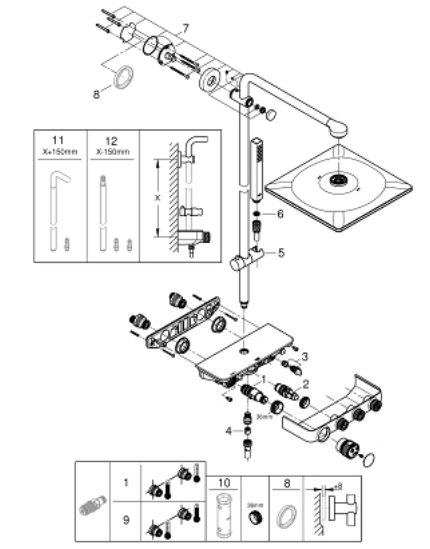

26 508 000 EUPHORIA SMARTCONTROL SYSTEM 310 CUBE SHOWER SYSTEM WITH THERMOSTAT FOR WALL MOUNTING

SPARE PARTS, 2月 2019 – now

1. 1: Thermostatic compact cartridge 1/2" (Spare part-nr. 47439000)
   - 2: Cartridge (Spare part-nr. 48297000)
   - 3: Non-return valve (Spare part-nr. 49069000)
   - 4: Non-return valve (Spare part-nr. 08565000)
   - 5: Glide element (Spare part-nr. 48177000)
   - 6: Dirt strainer (Spare part-nr. 0700200M)
   - 7: Shower rail holder (Spare part-nr. 48279000)
   - 8: Compensation disc (Spare part-nr. 27180000)*
   - 9: GROHE TurboStat cartridge 1/2" (Spare part-nr. 47175000)*
   - 10: Socket spanner (Spare part-nr. 49059000)*
   - 11: Shower system pipe for retrofitting (Spare part-nr. 48497000)*
   - 12: Shower system pipe for retrofitting (Spare part-nr. 48498000)*
2. Optional accessories