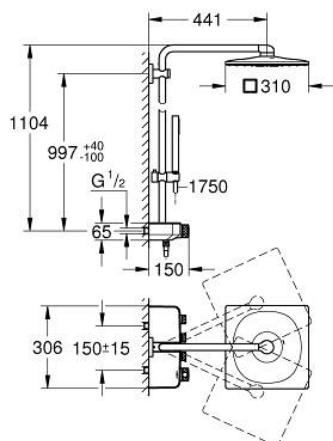

26 508 DC0 EUPHORIA SMARTCONTROL SYSTEM 310 CUBE SHOWER SYSTEM WITH THERMOSTAT FOR WALL MOUNTING

PRODUCT DESCRIPTION

- Colour: Supersteel
- consists of:
 - horizontal 450 mm shower arm
 - upper bracket adjustable for minimal adaption to existing drilling holes
 - exposed SmartControl thermostat
- allows change between:
 - head shower Rainshower SmartActive 310 Cube
 - spray patterns: GROHE PureRain, ActiveRain
 - maximum flow rate (at 3 bar): 20 l/min
- hand shower Euphoria Cube Stick
 - maximum flow rate (at 3 bar): 16 l/min
 - adjustable in height with gliding element
- shower hose Silverflex 1750 mm 1/2" x 1/2" (28 388)
- GROHE DreamSpray - perfect spray pattern
- GROHE CoolTouch - no risk of scalding
- GROHE TurboStat - compact cartridge with wax thermoelement
- GROHE ProGrip - with knurled structure
- GROHE LongLife finish
- GROHE SafeStop safety button at 38°C
- GROHE SafeStop Plus - optional temperature limiter at 43°C included
- GROHE SmartControl - control the shower with intuitive push/turn button
- integrated GROHE EasyReach shower tray
- GROHE SpeedClean - effortless limescale removal
- Inner WaterGuide - inner insulation for surface protection
- TwistStop - to prevent hose from twisting
- suitable for instantaneous heaters (min. 19 kW/h)
- minimum flow rate 5 l/min.

26 508 DC0 EUPHORIA SMARTCONTROL SYSTEM 310 CUBE SHOWER SYSTEM WITH THERMOSTAT FOR WALL MOUNTING

SPARE PARTS, July 2018 – now

- 1: Thermostatic compact cartridge 1/2" (Spare part-nr. 47439000)
- 2: Cartridge (Spare part-nr. 48297000)
- 3: Non-return valve (Spare part-nr. 49069000)
- 4: Non-return valve (Spare part-nr. 08565000)
- 5: Sliding piece (Spare part-nr. 48177DC0)
- 6: Dirt strainer (Spare part-nr. 0700200M)
- 7: Outlet shower holder (Spare part-nr. 48279DC0)
- 9: GROHE TurboStat cartridge 1/2" (Spare part-nr. 47175000)*
- 10: Socket spanner (Spare part-nr. 49059000)*