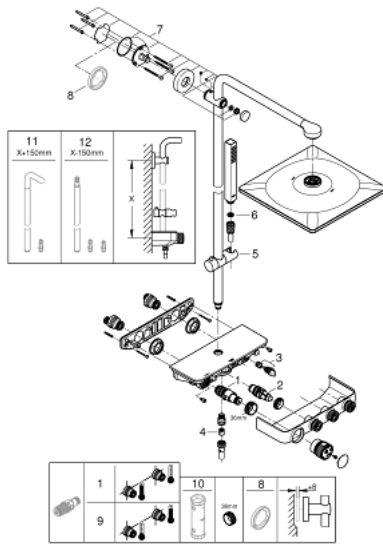

26 508 DC0 EUPHORIA SMARTCONTROL SYSTEM 310 CUBE SHOWER SYSTEM WITH THERMOSTAT FOR WALL MOUNTING

PRODUCT DESCRIPTION

- Colour: Supersteel
- consists of:
 - horizontal 450 mm shower arm
 - upper bracket adjustable for minimal adaption to existing drilling holes
 - exposed SmartControl thermostat
- allows change between:
 - head shower Rainshower SmartActive 310 Cube
 - spray patterns: GROHE PureRain, ActiveRain
 - maximum flow rate (at 3 bar): 20 l/min
- hand shower Euphoria Cube Stick
 - maximum flow rate (at 3 bar): 16 l/min
 - adjustable in height with gliding element
- shower hose Silverflex 1750 mm 1/2" x 1/2" (28 388)
- GROHE DreamSpray - perfect spray pattern
- GROHE CoolTouch - no risk of scalding
- GROHE TurboStat - compact cartridge with wax thermoelement
- GROHE ProGrip - with knurled structure
- GROHE LongLife finish
- GROHE SafeStop safety button at 38°C
- GROHE SafeStop Plus - optional temperature limiter at 43°C included
- GROHE SmartControl - control the shower with intuitive push/turn button
- integrated GROHE EasyReach shower tray
- GROHE SpeedClean - effortless limescale removal
- Inner WaterGuide - inner insulation for surface protection
- TwistStop - to prevent hose from twisting
- suitable for instantaneous heaters (min. 19 kW/h)
- minimum flow rate 5 l/min.

26 508 DC0 EUPHORIA SMARTCONTROL SYSTEM 310 CUBE SHOWER SYSTEM WITH THERMOSTAT FOR WALL MOUNTING

SPARE PARTS, July 2018 – now

- 1: Thermostatic compact cartridge 1/2" (Spare part-nr. 47439000)
- 2: Cartridge (Spare part-nr. 48297000)
- 3: Non-return valve (Spare part-nr. 49069000)
- 4: Non-return valve (Spare part-nr. 08565000)
- 5: Sliding piece (Spare part-nr. 48177DC0)
- 6: Dirt strainer (Spare part-nr. 0700200M)
- 7: Outlet shower holder (Spare part-nr. 48279DC0)
- 9: GROHE TurboStat cartridge 1/2" (Spare part-nr. 47175000)*
- 10: Socket spanner (Spare part-nr. 49059000)*