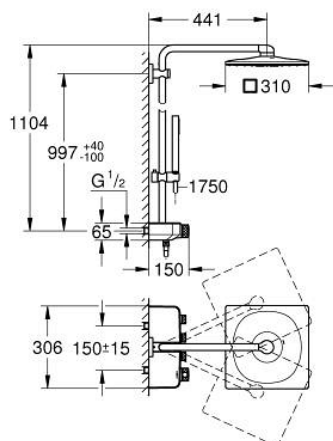

26 508 DC0 EUPHORIA SMARTCONTROL SYSTEM 310 CUBE SHOWER SYSTEM WITH THERMOSTAT FOR WALL MOUNTING

PRODUCT DESCRIPTION

- Colour: Supersteel
- consists of:
 - horizontal 450 mm shower arm
 - upper bracket adjustable for minimal adaption to existing drilling holes
 - exposed SmartControl thermostat
- allows change between:
 - head shower Rainshower SmartActive 310 Cube
 - spray patterns: GROHE PureRain, ActiveRain
 - maximum flow rate (at 3 bar): 20 l/min
- hand shower Euphoria Cube Stick
 - maximum flow rate (at 3 bar): 16 l/min
 - adjustable in height with gliding element
- shower hose Silverflex 1750 mm 1/2" x 1/2" (28 388)
- GROHE DreamSpray - perfect spray pattern
- GROHE CoolTouch - no risk of scalding
- GROHE TurboStat - compact cartridge with wax thermoelement
- GROHE ProGrip - with knurl structure
- GROHE LongLife finish
- GROHE SafeStop safety button at 38°C
- GROHE SafeStop Plus - optional temperature limiter at 43°C included
- GROHE SmartControl - control the shower with intuitive push/turn button
- integrated GROHE EasyReach shower tray
- GROHE SpeedClean - effortless limescale removal
- Inner WaterGuide - inner insulation for surface protection
- TwistStop - to prevent hose from twisting
- suitable for instantaneous heaters (min. 19 kW/h)
- minimum flow rate 5 l/min.

26 508 DC0 EUPHORIA SMARTCONTROL SYSTEM 310 CUBE SHOWER SYSTEM WITH THERMOSTAT FOR WALL MOUNTING

SPARE PARTS, July 2018 – now

- 1: Thermostatic compact cartridge 1/2" (Spare part-nr. 47439000)
- 2: Cartridge (Spare part-nr. 48297000)
- 3: Non-return valve (Spare part-nr. 49069000)
- 4: Non-return valve (Spare part-nr. 08565000)
- 5: Sliding piece (Spare part-nr. 48177DC0)
- 6: Dirt strainer (Spare part-nr. 0700200M)
- 7: Outlet shower holder (Spare part-nr. 48279DC0)
- 9: GROHE TurboStat cartridge 1/2" (Spare part-nr. 47175000)*
- 10: Socket spanner (Spare part-nr. 49059000)*