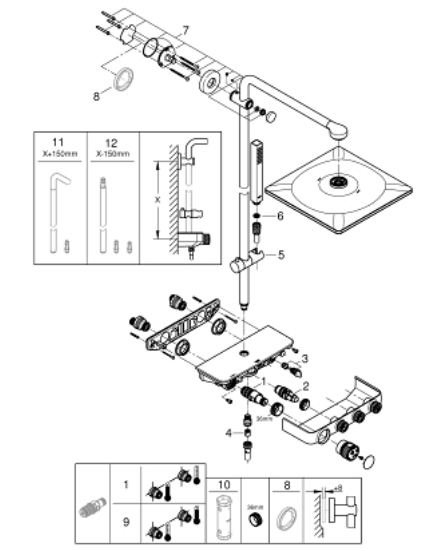

26 508 LS0 EUPHORIA SMARTCONTROL SYSTEM 310 CUBE SHOWER SYSTEM WITH THERMOSTAT FOR WALL MOUNTING

SPARE PARTS, 2月 2019 – now

1. 1: Thermostatic compact cartridge 1/2" (Spare part-nr. 47439000)
   - 2: Cartridge (Spare part-nr. 48297000)
   - 3: Non-return valve (Spare part-nr. 49069000)
   - 4: Non-return valve (Spare part-nr. 08565000)
   - 5: Glide element (Spare part-nr. 48177000)
   - 6: Dirt strainer (Spare part-nr. 0700200M)
   - 7: Shower rail holder (Spare part-nr. 48279000)
   - 8: Compensation disc (Spare part-nr. 27180000)*
   - 9: GROHE TurboStat cartridge 1/2" (Spare part-nr. 47175000)*
   - 10: Socket spanner (Spare part-nr. 49059000)*
   - 11: Shower system pipe for retrofitting (Spare part-nr. 48497000)*
   - 12: Shower system pipe for retrofitting (Spare part-nr. 48498000)*
2. Optional accessories