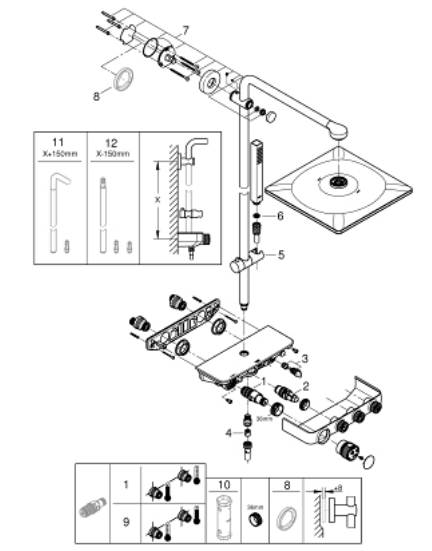

26 508 LS0 EUPHORIA SMARTCONTROL SYSTEM 310 CUBE SHOWER SYSTEM WITH THERMOSTAT FOR WALL MOUNTING

SPARE PARTS, 2月 2019 – now

1. 1: Thermostatic compact cartridge 1/2" (Spare part-nr. 47439000)
   - 2: Cartridge (Spare part-nr. 48297000)
   - 3: Non-return valve (Spare part-nr. 49069000)
   - 4: Non-return valve (Spare part-nr. 08565000)
   - 5: Glide element (Spare part-nr. 48177000)
   - 6: Dirt strainer (Spare part-nr. 0700200M)
   - 7: Shower rail holder (Spare part-nr. 48279000)
   - 8: Compensation disc (Spare part-nr. 27180000)*
   - 9: GROHE TurboStat cartridge 1/2" (Spare part-nr. 47175000)*
   - 10: Socket spanner (Spare part-nr. 49059000)*
   - 11: Shower system pipe for retrofitting (Spare part-nr. 48497000)*
   - 12: Shower system pipe for retrofitting (Spare part-nr. 48498000)*
2. Optional accessories