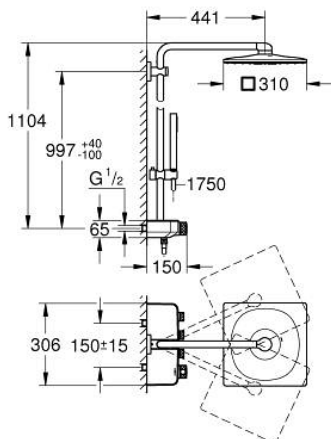

26 508 LS0 EUPHORIA SMARTCONTROL SYSTEM 310 CUBE SHOWER SYSTEM WITH THERMOSTAT FOR WALL MOUNTING

PRODUCT DESCRIPTION

- Colour: moon white/chrome
- consisting of:
 - horizontal 450 mm shower arm
 - upper bracket adjustable for minimal adaption to existing drilling holes
 - exposed SmartControl thermostat
 - allows change between:
 - head shower Rainshower SmartActive 310 Cube, spray plate moon white
 - spray patterns: GROHE PureRain, ActiveRain
 - maximum flow rate (at 3 bar): 20 l/min
 - Euphoria Cube Stick hand shower (27 698)
 - maximum flow rate (at 3 bar): 16 l/min
 - adjustable in height with gliding element
 - shower hose Silverflex 1750 mm 1/2" x 1/2" (28 388)
 - GROHE DreamSpray - perfect spray pattern
 - GROHE LongLife finish
 - GROHE CoolTouch - no risk of scalding
 - GROHE TurboStat - compact cartridge with wax thermoelement
 - GROHE ProGrip - with knurl structure
 - GROHE SafeStop at 38°C
 - GROHE SafeStop Plus optional temperature limiter at 43°C included
 - GROHE SmartControl - control the shower with intuitive push/turn button
 - integrated GROHE EasyReach shower tray
 - GROHE SpeedClean - effortless limescale removal
 - Inner WaterGuide - inner insulation for surface protection
 - TwistStop - to prevent hose from twisting
 - suitable for instantaneous heaters from 18 kW/h
 - minimum flow rate 5 l/min