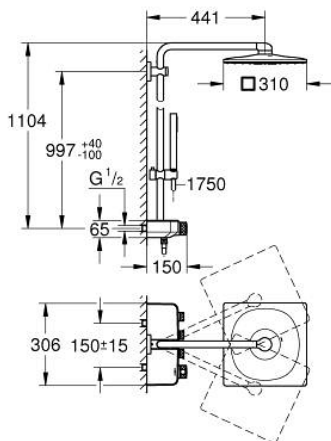

### PRODUCT DESCRIPTION

- Colour: moon white/chrome
- consisting of:
  - horizontal 450 mm shower arm
  - upper bracket adjustable for minimal adaption to existing drilling holes
  - exposed SmartControl thermostat
  - allows change between:
    - head shower Rainshower SmartActive 310 Cube, spray plate moon white
    - spray patterns: GROHE PureRain, ActiveRain
  - maximum flow rate (at 3 bar): 20 l/min
  - Euphoria Cube Stick hand shower (27 698)
    - maximum flow rate (at 3 bar): 16 l/min
  - adjustable in height with gliding element
  - shower hose Silverflex 1750 mm 1/2" x 1/2" (28 388)
  - GROHE DreamSpray - perfect spray pattern
  - GROHE LongLife finish
  - GROHE CoolTouch - no risk of scalding
  - GROHE TurboStat - compact cartridge with wax thermoelement
  - GROHE ProGrip - with knurled structure
  - GROHE SafeStop at 38°C
  - GROHE SafeStop Plus optional temperature limiter at 43°C included
  - GROHE SmartControl - control the shower with intuitive push/turn button
  - integrated GROHE EasyReach shower tray
  - GROHE SpeedClean - effortless limescale removal
  - Inner WaterGuide - inner insulation for surface protection
  - TwistStop - to prevent hose from twisting
  - suitable for instantaneous heaters from 18 kW/h
  - minimum flow rate 5 l/min