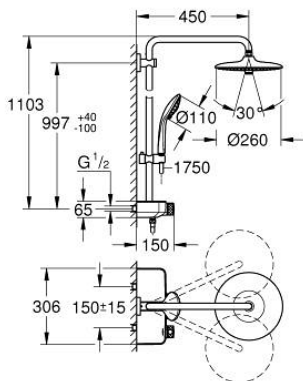

### PRODUCT DESCRIPTION

- Colour: chrome
- consisting of:
  - horizontal 450 mm shower arm
  - upper bracket adjustable for minimal adaption to existing drilling holes
  - exposed SmartControl thermostat
  - allows change between:
    - head shower Euphoria 260 (26 455)
    - spray patterns: Rain, SmartRain, Jet
    - maximum flow rate (at 3 bar): 16 l/min
  - with ball joint
  - rotation angle  $\pm 15^\circ$
  - hand shower Euphoria 110 Massage, spray plate white (27 221 001)
    - spray patterns: Rain, SmartRain, Massage
    - maximum flow rate (at 3 bar): 15 l/min
    - adjustable in height with gliding element
  - shower hose Silverflex 1750 mm 1/2" x 1/2" (28 388)
  - GROHE DreamSpray - perfect spray pattern
  - GROHE LongLife finish
  - GROHE CoolTouch - no risk of scalding
  - GROHE TurboStat - compact cartridge with wax thermoelement
  - GROHE ProGrip - with knurled structure
  - GROHE SafeStop at 38°C
  - GROHE SafeStop Plus optional temperature limiter at 43°C included
  - GROHE SmartControl - control the shower with intuitive push/turn button
  - integrated GROHE EasyReach shower tray
  - GROHE SpeedClean - effortless limescale removal
  - Inner WaterGuide - inner insulation for surface protection
  - TwistStop - to prevent hose from twisting
  - suitable for instantaneous heaters from 18 kW/h
  - minimum flow rate 5 l/min