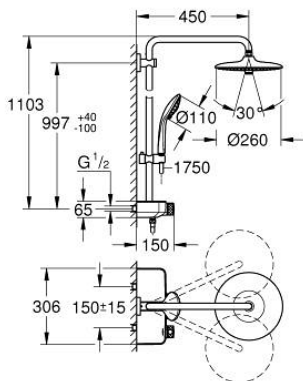

26 509 000 EUPHORIA SMARTCONTROL SYSTEM 260 SHOWER SYSTEM WITH THERMOSTAT FOR WALL MOUNTING

PRODUCT DESCRIPTION

- Colour: chrome
- consisting of:
 - horizontal 450 mm shower arm
 - upper bracket adjustable for minimal adaption to existing drilling holes
 - exposed SmartControl thermostat
 - allows change between:
 - head shower Euphoria 260 (26 455)
 - spray patterns: Rain, SmartRain, Jet
 - maximum flow rate (at 3 bar): 16 l/min
 - with ball joint
 - rotation angle $\pm 15^\circ$
 - hand shower Euphoria 110 Massage, spray plate white (27 221 001)
 - spray patterns: Rain, SmartRain, Massage
 - maximum flow rate (at 3 bar): 15 l/min
 - adjustable in height with gliding element
 - shower hose Silverflex 1750 mm 1/2" x 1/2" (28 388)
 - GROHE DreamSpray - perfect spray pattern
 - GROHE LongLife finish
 - GROHE CoolTouch - no risk of scalding
 - GROHE TurboStat - compact cartridge with wax thermoelement
 - GROHE ProGrip - with knurl structure
 - GROHE SafeStop at 38°C
 - GROHE SafeStop Plus optional temperature limiter at 43°C included
 - GROHE SmartControl - control the shower with intuitive push/turn button
 - integrated GROHE EasyReach shower tray
 - GROHE SpeedClean - effortless limescale removal
 - Inner WaterGuide - inner insulation for surface protection
 - TwistStop - to prevent hose from twisting
 - suitable for instantaneous heaters from 18 kW/h
 - minimum flow rate 5 l/min