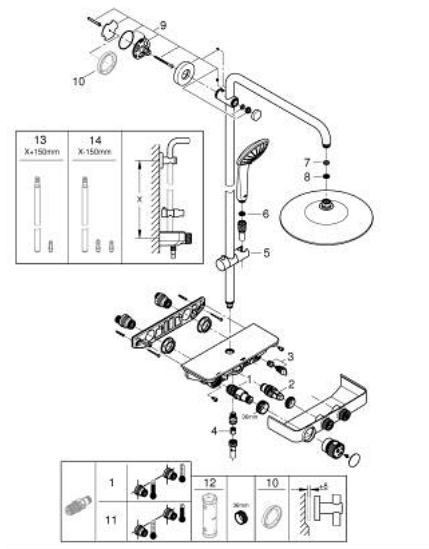

26 509 000 EUPHORIA SMARTCONTROL SYSTEM 260 SHOWER SYSTEM WITH THERMOSTAT FOR WALL MOUNTING

SPARE PARTS, 2月 2019 – 3月 2021

- 1: Thermostatic compact cartridge 1/2" (Spare part-nr. 47439000)
- 2: Cartridge (Spare part-nr. 48297000)
- 3: Non-return valve (Spare part-nr. 49069000)
- 4: Non-return valve (Spare part-nr. 08565000)
- 5: Glide element (Spare part-nr. 48177000)
- 6: Dirt strainer (Spare part-nr. 0700200M)
- 7: Fibre seal $\varnothing 18,5 \times \varnothing 12 \times 2$ (Spare part-nr. 0138900M)
- 8: Dirt strainer (Spare part-nr. 48007000)
- 9: Shower rail holder (Spare part-nr. 48279000)
- 10: Compensation disc (Spare part-nr. 27180000)*
- 11: GROHE TurboStat cartridge 1/2" (Spare part-nr. 47175000)*
- 12: Socket spanner (Spare part-nr. 49059000)*
- 13: Shower system pipe for retrofitting (Spare part-nr. 48499000)*
- 14: Shower system pipe for retrofitting (Spare part-nr. 48498000)*

* Optional accessories