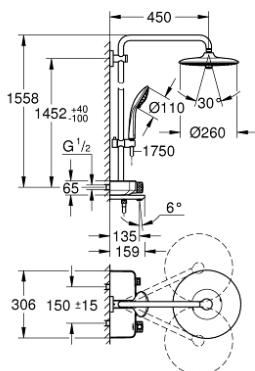

26 510 000 EUPHORIA SMARTCONTROL SYSTEM 260 SHOWER SYSTEM WITH BATH THERMOSTAT FOR WALL MOUNTING

PRODUCT DESCRIPTION

- Colour: chrome
- consisting of:
 - horizontal swivable 450 mm shower arm
 - upper bracket adjustable for minimal adaption to existing drilling holes
 - exposed SmartControl bath thermostat
 - allows change between:
 - head shower Euphoria 260 (26 455)
 - spray patterns: Rain, SmartRain, Jet
 - maximum flow rate (at 3 bar): 20 l/min
 - with ball joint
 - rotation angle $\pm 15^\circ$
 - bath inlet
 - hand shower Euphoria 110 Massage, spray plate white (27 221 001)
 - spray patterns: Rain, SmartRain, Massage
 - maximum flow rate (at 3 bar): 16 l/min
 - adjustable in height with gliding element
 - shower hose Silverflex 1750 mm 1/2" x 1/2" (28 388)
 - GROHE DreamSpray - perfect spray pattern
 - GROHE LongLife finish
 - GROHE CoolTouch - no risk of scalding
 - GROHE TurboStat - compact cartridge with wax thermoelement
 - GROHE ProGrip - with knurled structure
 - GROHE SafeStop at 38°C
 - GROHE SafeStop Plus optional temperature limiter at 43°C included
 - GROHE SmartControl - control the shower with intuitive push/turn button
 - integrated GROHE EasyReach shower tray
 - GROHE SpeedClean - effortless limescale removal
 - Inner WaterGuide - inner insulation for surface protection
 - TwistStop - to prevent hose from twisting
 - suitable for instantaneous heaters from 18 kW/h
 - minimum flow rate 5 l/min