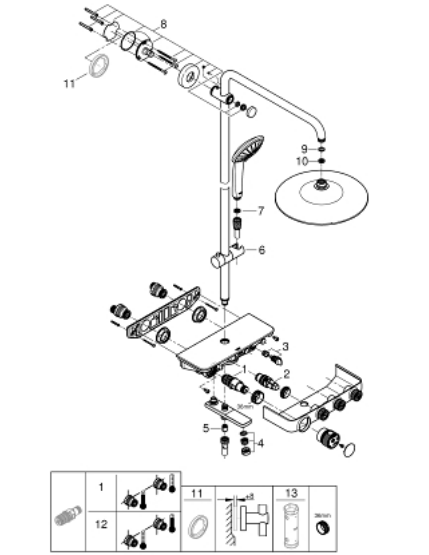

26 510 000 EUPHORIA SMARTCONTROL SYSTEM 260 SHOWER SYSTEM WITH BATH THERMOSTAT FOR WALL MOUNTING

SPARE PARTS, 5月 2017 – now

- 1: Thermostatic compact cartridge 1/2" (Spare part-nr. 47439000)
- 2: Cartridge (Spare part-nr. 48297000)
- 3: Non-return valve (Spare part-nr. 49069000)
- 4: Mousseur (Spare part-nr. 13941000)
- 5: Non-return valve (Spare part-nr. 08565000)
- 6: Glide element (Spare part-nr. 48177000)
- 7: Dirt strainer (Spare part-nr. 0700200M)
- 8: Shower rail holder (Spare part-nr. 48279000)
- 9: Fibre seal $\varnothing 18,5 \times \varnothing 12 \times 2$ (Spare part-nr. 0138900M)
- 10: Dirt strainer (Spare part-nr. 48007000)
- 11: Compensation disc (Spare part-nr. 27180000)*
- 12: GROHE TurboStat cartridge 1/2" (Spare part-nr. 47175000)*
- 13: Socket spanner (Spare part-nr. 49059000)*

* Optional accessories