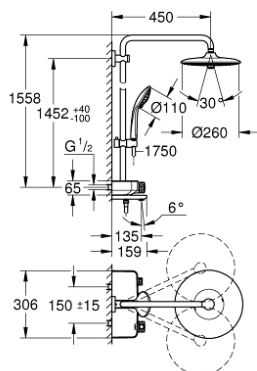

26 510 000 EUPHORIA SMARTCONTROL SYSTEM 260 SHOWER SYSTEM WITH BATH THERMOSTAT FOR WALL MOUNTING

PRODUCT DESCRIPTION

- Colour: chrome
- consisting of:
 - horizontal swivable 450 mm shower arm
 - upper bracket adjustable for minimal adaption to existing drilling holes
 - exposed SmartControl bath thermostat
 - allows change between:
 - head shower Euphoria 260 (26 455)
 - spray patterns: Rain, SmartRain, Jet
 - maximum flow rate (at 3 bar): 20 l/min
 - with ball joint
 - rotation angle $\pm 15^\circ$
 - bath inlet
 - hand shower Euphoria 110 Massage, spray plate white (27 221 001)
 - spray patterns: Rain, SmartRain, Massage
 - maximum flow rate (at 3 bar): 16 l/min
 - adjustable in height with gliding element
 - shower hose Silverflex 1750 mm 1/2" x 1/2" (28 388)
 - GROHE DreamSpray - perfect spray pattern
 - GROHE LongLife finish
 - GROHE CoolTouch - no risk of scalding
 - GROHE TurboStat - compact cartridge with wax thermoelement
 - GROHE ProGrip - with knurl structure
 - GROHE SafeStop at 38°C
 - GROHE SafeStop Plus optional temperature limiter at 43°C included
 - GROHE SmartControl - control the shower with intuitive push/turn button
 - integrated GROHE EasyReach shower tray
 - GROHE SpeedClean - effortless limescale removal
 - Inner WaterGuide - inner insulation for surface protection
 - TwistStop - to prevent hose from twisting
 - suitable for instantaneous heaters from 18 kW/h
 - minimum flow rate 5 l/min