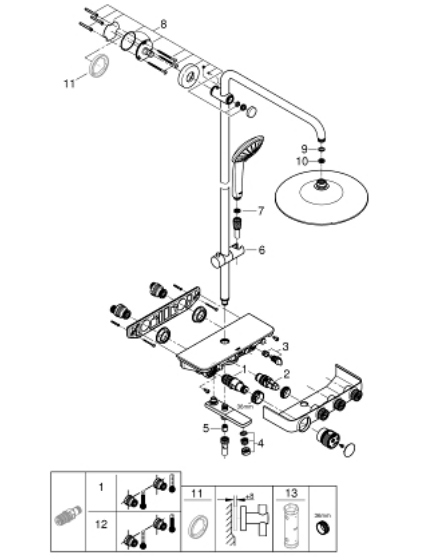

26 510 000 EUPHORIA SMARTCONTROL SYSTEM 260 SHOWER SYSTEM WITH BATH THERMOSTAT FOR WALL MOUNTING

SPARE PARTS, 5月 2017 – now

- 1: Thermostatic compact cartridge 1/2" (Spare part-nr. 47439000)
- 2: Cartridge (Spare part-nr. 48297000)
- 3: Non-return valve (Spare part-nr. 49069000)
- 4: Mousseur (Spare part-nr. 13941000)
- 5: Non-return valve (Spare part-nr. 08565000)
- 6: Glide element (Spare part-nr. 48177000)
- 7: Dirt strainer (Spare part-nr. 0700200M)
- 8: Shower rail holder (Spare part-nr. 48279000)
- 9: Fibre seal $\varnothing 18,5 \times \varnothing 12 \times 2$ (Spare part-nr. 0138900M)
- 10: Dirt strainer (Spare part-nr. 48007000)
- 11: Compensation disc (Spare part-nr. 27180000)*
- 12: GROHE TurboStat cartridge 1/2" (Spare part-nr. 47175000)*
- 13: Socket spanner (Spare part-nr. 49059000)*

* Optional accessories