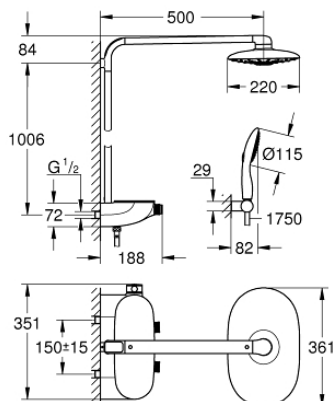

### PRODUCT DESCRIPTION

- Colour: chrome
- consists of:
  - horizontal 500 mm shower arm
  - exposed SmartControl thermostat
  - allows change between:
    - head shower Rainshower Duo 360, spray plate chrome
    - spray patterns: GROHE PureRain/GROHE Rain O<sup>2</sup> spray\* and TrioMassage
  - Power&Soul 115 hand shower, spray plate white (27 671)
  - hand shower wall holder (27 055)
  - shower hose Silverflex 1750 mm 1/2" x 1/2" (28 388)
  - minimum flow rate 10 l/min.
- GROHE DreamSpray - perfect spray pattern
- GROHE LongLife finish
- GROHE CoolTouch - no risk of scalding
- GROHE TurboStat - compact cartridge with wax thermoelement
- GROHE EcoJoy - less water, perfect flow
- GROHE SafeStop - safety button at 43°C
- GROHE SmartControl - control the shower with intuitive push/turn button
- GROHE EasyReach shower tray
- GROHE SpeedClean - effortless limescale removal
- Inner WaterGuide - inner insulation for surface protection
- suitable for instantaneous heaters (min. 19 kW/h)
- TwistStop - to prevent hose from twisting
- \* to be decided at first installation; factory default setting: GROHE PureRain

### SPARE PARTS, October 2018 – now

- 1: Thermostatic compact cartridge 1/2" (Spare part-nr. 47439000)
- 2: Cartridge (Spare part-nr. 48297000)
- 3: Non-return valve (Spare part-nr. 08565000)
- 4: Dirt strainer (Spare part-nr. 0700200M)
- 5: Spray face (Spare part-nr. 48348000)
- 6: Cover (Spare part-nr. 48482000)
- 7: Socket spanner (Spare part-nr. 49059000)\*
- 8: GROHE TurboStat cartridge 1/2" (Spare part-nr. 47175000)\*
- 9: Compensation disc (Spare part-nr. 26385000)\*
- 10: Shower system pipe for retrofitting (Spare part-nr. 48349000)\*
- 11: Shower system pipe for retrofitting (Spare part-nr. 48350000)\*