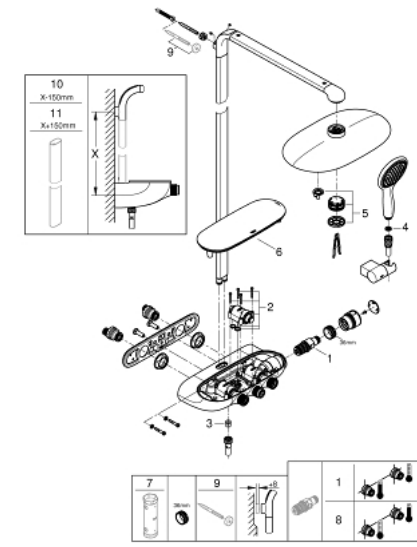

## 26 537 000 RAINSHOWER SYSTEM SMARTCONTROL DUO 360 SHOWER SYSTEM WITH THERMOSTAT FOR WALL MOUNTING

### PRODUCT DESCRIPTION

- Colour: chrome
- consists of:
  - horizontal 500 mm shower arm
  - exposed SmartControl thermostat
  - allows change between:
    - head shower Rainshower Duo 360, spray plate chrome
    - spray patterns: GROHE PureRain/GROHE Rain O<sup>2</sup> spray\* and TrioMassage
  - Power&Soul 115 hand shower, spray plate white (27 671)
  - hand shower wall holder (27 055)
  - shower hose Silverflex 1750 mm 1/2" x 1/2" (28 388)
  - minimum flow rate 10 l/min.
- GROHE DreamSpray - perfect spray pattern
- GROHE LongLife finish
- GROHE CoolTouch - no risk of scalding
- GROHE TurboStat - compact cartridge with wax thermoelement
- GROHE EcoJoy - less water, perfect flow
- GROHE SafeStop - safety button at 43°C
- GROHE SmartControl - control the shower with intuitive push/turn button
- GROHE EasyReach shower tray
- GROHE SpeedClean - effortless limescale removal
- Inner WaterGuide - inner insulation for surface protection
- suitable for instantaneous heaters (min. 19 kW/h)
- TwistStop - to prevent hose from twisting
- \* to be decided at first installation; factory default setting: GROHE PureRain

### SPARE PARTS, October 2018 – now

- 1: Thermostatic compact cartridge 1/2" (Spare part-nr. 47439000)
- 2: Cartridge (Spare part-nr. 48297000)
- 3: Non-return valve (Spare part-nr. 08565000)
- 4: Dirt strainer (Spare part-nr. 0700200M)
- 5: Spray face (Spare part-nr. 48348000)
- 6: Cover (Spare part-nr. 48482000)
- 7: Socket spanner (Spare part-nr. 49059000)\*
- 8: GROHE TurboStat cartridge 1/2" (Spare part-nr. 47175000)\*
- 9: Compensation disc (Spare part-nr. 26385000)\*
- 10: Shower system pipe for retrofitting (Spare part-nr. 48349000)\*
- 11: Shower system pipe for retrofitting (Spare part-nr. 48350000)\*