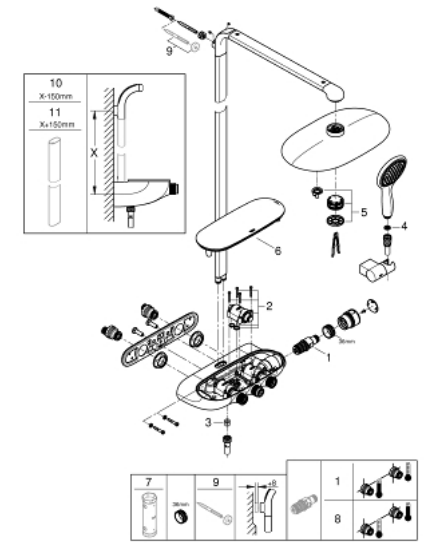

26 537 000 RAINSHOWER SYSTEM SMARTCONTROL DUO 360 SHOWER SYSTEM WITH THERMOSTAT FOR WALL MOUNTING

PRODUCT DESCRIPTION

- Colour: chrome
- consisting of:
 - horizontal 500 mm shower arm
 - exposed SmartControl thermostat
 - allows change between:
 - head shower Rainshower Duo 360, spray plate chrome
 - spray patterns: GROHE PureRain/GROHE Rain O² spray* and TrioMassage
 - Power&Soul 115 hand shower, spray plate white (27 671)
 - hand shower wall holder (27 055)
 - shower hose Silverflex 1750 mm 1/2" x 1/2" (28 388)
 - minimum flow rate 10 l/min
 - GROHE DreamSpray - perfect spray pattern
 - GROHE LongLife finish
 - GROHE CoolTouch - no risk of scalding
 - GROHE TurboStat - compact cartridge with wax thermoelement
 - GROHE EcoJoy - Less water, perfect flow
 - GROHE SafeStop - safety button at 43°C
 - GROHE SmartControl - control the shower with intuitive push/turn button
 - GROHE EasyReach shower tray
 - GROHE SpeedClean - effortless limescale removal
 - Inner WaterGuide - inner insulation for surface protection
 - suitable for instantaneous heaters from 18 kW/h
 - TwistStop - to prevent hose from twisting
 - * to be decided at first installation; factory default setting: GROHE PureRain

26 537 000 RAINSHOWER SYSTEM SMARTCONTROL DUO 360 SHOWER SYSTEM WITH THERMOSTAT FOR WALL MOUNTING

SPARE PARTS, 10月 2018 – now

- 1: Thermostatic compact cartridge 1/2" (Spare part-nr. 47439000)
- 2: Cartridge (Spare part-nr. 48297000)
- 3: Non-return valve (Spare part-nr. 08565000)
- 4: Dirt strainer (Spare part-nr. 0700200M)
- 5: Spray face (Spare part-nr. 48348000)
- 6: Cover (Spare part-nr. 48482000)
- 7: Socket spanner (Spare part-nr. 49059000)*
- 8: GROHE TurboStat cartridge 1/2" (Spare part-nr. 47175000)*
- 9: Compensation disc (Spare part-nr. 26385000)*
- 10: Shower system pipe for retrofitting (Spare part-nr. 48349000)*
- 11: Shower system pipe for retrofitting (Spare part-nr. 48350000)*