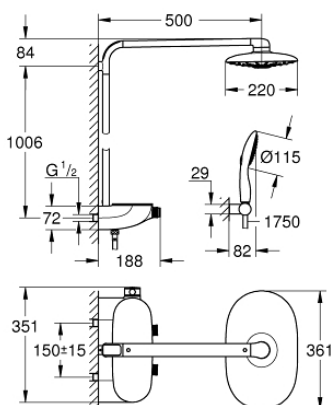

26 537 000 RAINSHOWER SYSTEM SMARTCONTROL DUO 360 SHOWER SYSTEM WITH THERMOSTAT FOR WALL MOUNTING

PRODUCT DESCRIPTION

- Colour: chrome
- consisting of:
 - horizontal 500 mm shower arm
 - exposed SmartControl thermostat
 - allows change between:
 - head shower Rainshower Duo 360, spray plate chrome
 - spray patterns: GROHE PureRain/GROHE Rain O² spray* and TrioMassage
 - Power&Soul 115 hand shower, spray plate white (27 671)
 - hand shower wall holder (27 055)
 - shower hose Silverflex 1750 mm 1/2" x 1/2" (28 388)
 - minimum flow rate 10 l/min
 - GROHE DreamSpray - perfect spray pattern
 - GROHE LongLife finish
 - GROHE CoolTouch - no risk of scalding
 - GROHE TurboStat - compact cartridge with wax thermoelement
 - GROHE EcoJoy - Less water, perfect flow
 - GROHE SafeStop - safety button at 43°C
 - GROHE SmartControl - control the shower with intuitive push/turn button
 - GROHE EasyReach shower tray
 - GROHE SpeedClean - effortless limescale removal
 - Inner WaterGuide - inner insulation for surface protection
 - suitable for instantaneous heaters from 18 kW/h
 - TwistStop - to prevent hose from twisting
 - * to be decided at first installation; factory default setting: GROHE PureRain

26 537 000 RAINSHOWER SYSTEM SMARTCONTROL DUO 360 SHOWER SYSTEM WITH THERMOSTAT FOR WALL MOUNTING

SPARE PARTS, 10月 2018 – now

- 1: Thermostatic compact cartridge 1/2" (Spare part-nr. 47439000)
- 2: Cartridge (Spare part-nr. 48297000)
- 3: Non-return valve (Spare part-nr. 08565000)
- 4: Dirt strainer (Spare part-nr. 0700200M)
- 5: Spray face (Spare part-nr. 48348000)
- 6: Cover (Spare part-nr. 48482000)
- 7: Socket spanner (Spare part-nr. 49059000)*
- 8: GROHE TurboStat cartridge 1/2" (Spare part-nr. 47175000)*
- 9: Compensation disc (Spare part-nr. 26385000)*
- 10: Shower system pipe for retrofitting (Spare part-nr. 48349000)*
- 11: Shower system pipe for retrofitting (Spare part-nr. 48350000)*