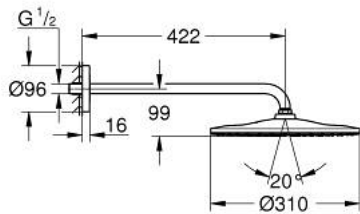

26 557 000 RAINSHOWER MONO 310 HEAD SHOWER SET 422 MM, 1 SPRAY

PRODUCT DESCRIPTION

- Colour: chrome
- consists of:
 - head shower Rainshower 310
 - spray pattern: GROHE PureRain
 - maximum flow rate (at 3 bar): 19 l/min
 - shower arm 422 mm (26 146)
- GROHE DreamSpray - perfect spray pattern
- GROHE LongLife finish
- GROHE SpeedClean - effortless limescale removal
- Inner WaterGuide - inner insulation for surface protection
- suitable for instantaneous heater

26 557 000 **RAINSHOWER MONO 310 HEAD SHOWER SET 422 MM, 1 SPRAY**

SPARE PARTS, January 2018 – now

1: Fibre seal dia. 12x2 mm (Spare part-nr. 0138900M)

2: Dirt strainer (Spare part-nr. 48007000)