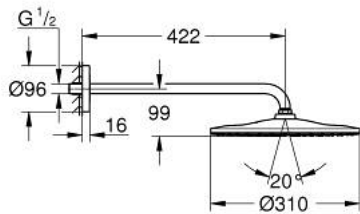

26 558 000 RAINSHOWER MONO 310 HEAD SHOWER SET 422 MM, 1 SPRAY

PRODUCT DESCRIPTION

- Colour: chrome
- consists of:
 - head shower Rainshower 310
 - spray pattern: GROHE PureRain
 - maximum flow rate (at 3 bar): 7.5 l/min
 - shower arm 422 mm (26 146)
- GROHE EcoJoy - less water, perfect flow
- GROHE DreamSpray - perfect spray pattern
- GROHE LongLife finish
- GROHE SpeedClean - effortless limescale removal
- Inner WaterGuide - inner insulation for surface protection
- suitable for instantaneous heater

26 558 000 **RAINSHOWER MONO 310 HEAD SHOWER SET 422 MM, 1 SPRAY**

SPARE PARTS, January 2018 – now

1: Fibre seal dia. 12x2 mm (Spare part-nr. 0138900M)

2: Dirt strainer (Spare part-nr. 48007000)