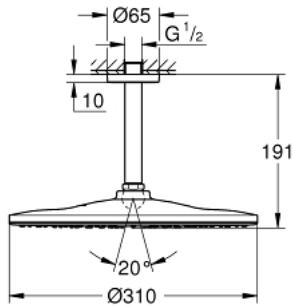

26 559 000 RAINSHOWER MONO 310 HEAD SHOWER SET CEILING 142 MM, 1 SPRAY

PRODUCT DESCRIPTION

- Colour: chrome
- consists of:
 - head shower Rainshower 310, spray plate chrome (26 561)
 - spray pattern: GROHE PureRain
 - maximum flow rate (at 3 bar): 19 l/min
 - Rainshower shower arm ceiling 142 mm (28 724)
 - GROHE DreamSpray - perfect spray pattern
 - GROHE LongLife finish
 - GROHE SpeedClean - effortless limescale removal
 - Inner WaterGuide - inner insulation for surface protection
- suitable for instantaneous heater

26 559 000 **RAINSHOWER MONO 310 HEAD SHOWER SET CEILING 142 MM, 1 SPRAY**

SPARE PARTS, January 2018 – now

- 1: Escutcheon (Spare part-nr. 11741000)
- 2: Fibre seal dia. 12x2 mm (Spare part-nr. 0138900M)
- 3: Dirt strainer (Spare part-nr. 48007000)