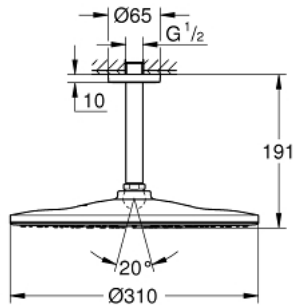

26 560 000 **RAINSHOWER MONO 310 HEAD SHOWER SET CEILING 142 MM, 1 SPRAY**

**PRODUCT DESCRIPTION**

- Colour: chrome
- consists of:
  - head shower Rainshower 310
  - spray pattern: GROHE PureRain
  - maximum flow rate (at 3 bar): 7.5 l/min
  - Rainshower shower arm ceiling 142 mm (28 724)
  - GROHE EcoJoy - less water, perfect flow
  - GROHE DreamSpray - perfect spray pattern
  - GROHE LongLife finish
  - GROHE SpeedClean - effortless limescale removal
  - Inner WaterGuide - inner insulation for surface protection
- suitable for instantaneous heater

26 560 000 **RAINSHOWER MONO 310 HEAD SHOWER SET CEILING 142 MM, 1 SPRAY**

**SPARE PARTS**, January 2018 – now

- 1: Escutcheon (Spare part-nr. 11741000)
- 2: Fibre seal dia. 12x2 mm (Spare part-nr. 0138900M)
- 3: Dirt strainer (Spare part-nr. 48007000)