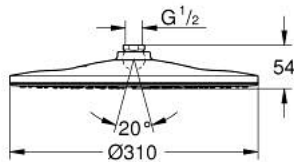

26 561 000 RAINSHOWER MONO 310 HEAD SHOWER 1 SPRAY

PRODUCT DESCRIPTION

- Colour: chrome
- spray pattern: GROHE PureRain
- maximum flow rate (at 3 bar): 19 l/min
- spray plate chrome
- ball joint with turning angle $\pm 10^\circ$
- connection thread 1/2"
- GROHE DreamSpray - perfect spray pattern
- GROHE SpeedClean - effortless limescale removal
- Inner WaterGuide - inner insulation for surface protection
- suitable for instantaneous heater

26 561 000 **RAINSHOWER MONO 310 HEAD SHOWER 1 SPRAY**

SPARE PARTS, January 2018 – now

1: Fibre seal dia. 12x2 mm (Spare part-nr. 0138900M)

2: Dirt strainer (Spare part-nr. 48007000)