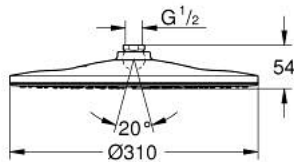

26 561 LS0 RAINSHOWER MONO 310 HEAD SHOWER 1 SPRAY

PRODUCT DESCRIPTION

- Colour: moon white
- spray pattern: GROHE PureRain
- maximum flow rate (at 3 bar): 19 l/min
- spray plate moon white
- ball joint with turning angle $\pm 10^\circ$
- connection thread 1/2"
- GROHE DreamSpray - perfect spray pattern
- GROHE LongLife finish
- GROHE SpeedClean - effortless limescale removal
- Inner WaterGuide - inner insulation for surface protection
- suitable for instantaneous heater

26 561 LS0 RAINSHOWER MONO 310 HEAD SHOWER 1 SPRAY

SPARE PARTS, January 2018 – now

1: Fibre seal dia. 12x2 mm (Spare part-nr. 0138900M)

2: Dirt strainer (Spare part-nr. 48007000)