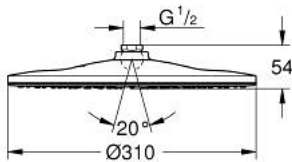

26 562 000 RAINSHOWER MONO 310 HEAD SHOWER 1 SPRAY

PRODUCT DESCRIPTION

- Colour: chrome
- spray pattern: GROHE PureRain
- maximum flow rate (at 3 bar): 7.5 l/min
- spray plate chrome
- ball joint with turning angle $\pm 10^\circ$
- connection thread 1/2"
- GROHE EcoJoy - less water, perfect flow
- GROHE DreamSpray - perfect spray pattern
- GROHE LongLife finish
- GROHE SpeedClean - effortless limescale removal
- Inner WaterGuide - inner insulation for surface protection
- suitable for instantaneous heater
- minimum pressure 1,0 bar