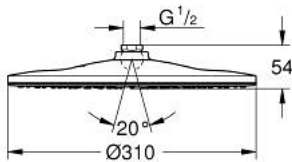

26 562 000 RAINSHOWER MONO 310 HEAD SHOWER 1 SPRAY

PRODUCT DESCRIPTION

- Colour: chrome
- spray pattern: GROHE PureRain
- maximum flow rate (at 3 bar): 7.5 l/min
- spray plate chrome
- ball joint with turning angle $\pm 10^\circ$
- connection thread 1/2"
- GROHE EcoJoy - less water, perfect flow
- GROHE DreamSpray - perfect spray pattern
- GROHE LongLife finish
- GROHE SpeedClean - effortless limescale removal
- Inner WaterGuide - inner insulation for surface protection
- suitable for instantaneous heater
- minimum pressure 1,0 bar

26 562 000 **RAINSHOWER MONO 310 HEAD SHOWER 1 SPRAY**

SPARE PARTS, January 2018 – now

1: Fibre seal dia. 12x2 mm (Spare part-nr. 0138900M)

2: Dirt strainer (Spare part-nr. 48007000)