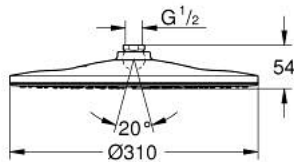

### PRODUCT DESCRIPTION

- Colour: moon white
- spray pattern: GROHE PureRain
- maximum flow rate (at 3 bar): 7.5 l/min
- spray plate moon white
- ball joint with turning angle  $\pm 10^\circ$
- connection thread 1/2"
- GROHE EcoJoy - less water, perfect flow
- GROHE DreamSpray - perfect spray pattern
- GROHE LongLife finish
- GROHE SpeedClean - effortless limescale removal
- Inner WaterGuide - inner insulation for surface protection
- suitable for instantaneous heater
- minimum pressure 1,0 bar

### SPARE PARTS, January 2018 – now

1: Fibre seal dia. 12x2 mm (Spare part-nr. 0138900M)

2: Dirt strainer (Spare part-nr. 48007000)