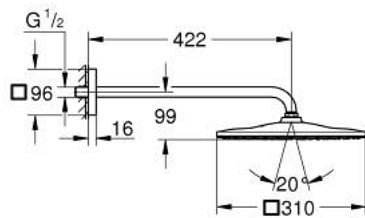

26 563 000 RAINSHOWER MONO 310 CUBE HEAD SHOWER SET 422 MM, 1 SPRAY

PRODUCT DESCRIPTION

- Colour: chrome
- consists of:
 - head shower Rainshower 310, spray plate chrome (26 567)
 - spray pattern: GROHE PureRain
 - maximum flow rate (at 3 bar): 19 l/min
 - shower arm 422 mm (26 145)
- GROHE DreamSpray - perfect spray pattern
- GROHE LongLife finish
- GROHE SpeedClean - effortless limescale removal
- Inner WaterGuide - inner insulation for surface protection
- suitable for instantaneous heater

26 563 000 **RAINSHOWER MONO 310 CUBE HEAD SHOWER SET 422 MM, 1 SPRAY**

SPARE PARTS, January 2018 – now

1: Fibre seal dia. 12x2 mm (Spare part-nr. 0138900M)

2: Dirt strainer (Spare part-nr. 48007000)