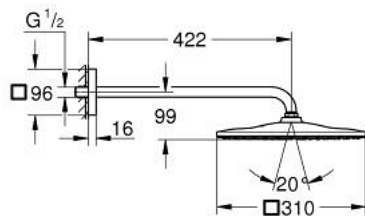

26 564 000 RAINSHOWER MONO 310 CUBE HEAD SHOWER SET 422 MM, 1 SPRAY

PRODUCT DESCRIPTION

- Colour: chrome
- consists of:
 - head shower Rainshower 310
 - spray pattern: GROHE PureRain
 - maximum flow rate (at 3 bar): 7.5 l/min
 - shower arm 422 mm (26 145)
- GROHE EcoJoy - less water, perfect flow
- GROHE DreamSpray - perfect spray pattern
- GROHE LongLife finish
- GROHE SpeedClean - effortless limescale removal
- Inner WaterGuide - inner insulation for surface protection
- suitable for instantaneous heater

26 564 000 **RAINSHOWER MONO 310 CUBE HEAD SHOWER SET 422 MM, 1 SPRAY**

SPARE PARTS, January 2018 – now

1: Fibre seal dia. 12x2 mm (Spare part-nr. 0138900M)

2: Dirt strainer (Spare part-nr. 48007000)