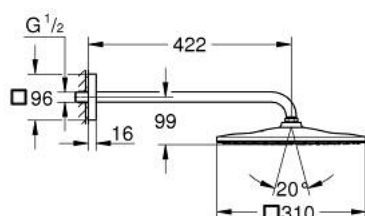

26 564 DC0 RAINSHOWER MONO 310 CUBE HEAD SHOWER SET 422 MM, 1 SPRAY

PRODUCT DESCRIPTION

- Colour: Supersteel
- consists of:
 - head shower Rainshower 310
 - spray pattern: GROHE PureRain
 - maximum flow rate (at 3 bar): 7.5 l/min
 - shower arm 422 mm
- GROHE EcoJoy - less water, perfect flow
- GROHE DreamSpray - perfect spray pattern
- GROHE LongLife finish
- GROHE SpeedClean - effortless limescale removal
- Inner WaterGuide - inner insulation for surface protection
- suitable for instantaneous heater

26 564 DC0 **RAINSHOWER MONO 310 CUBE HEAD SHOWER SET 422 MM, 1 SPRAY**

SPARE PARTS, July 2018 – now

1: Fibre seal dia. 12x2 mm (Spare part-nr. 0138900M)

2: Dirt strainer (Spare part-nr. 48007000)