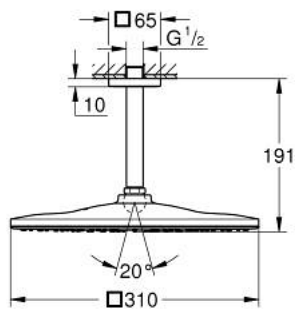

## 26 565 000 RAINSHOWER MONO 310 CUBE HEAD SHOWER SET CEILING 142 MM, 1 SPRAY

### PRODUCT DESCRIPTION

- Colour: chrome
- consists of:
  - head shower Rainshower 310, spray plate chrome (26 567)
  - spray pattern: GROHE PureRain
  - maximum flow rate (at 3 bar): 19 l/min
  - Rainshower shower arm ceiling 142 mm (27 485)
  - GROHE DreamSpray - perfect spray pattern
  - GROHE LongLife finish
  - GROHE SpeedClean - effortless limescale removal
  - Inner WaterGuide - inner insulation for surface protection
  - suitable for instantaneous heater

26 565 000 **RAINSHOWER MONO 310 CUBE HEAD SHOWER SET CEILING 142 MM, 1  
SPRAY**

**SPARE PARTS**, January 2018 – now

- 1: Escutcheon (Spare part-nr. 48118000)
- 2: Fibre seal dia. 12x2 mm (Spare part-nr. 0138900M)
- 3: Dirt strainer (Spare part-nr. 48007000)