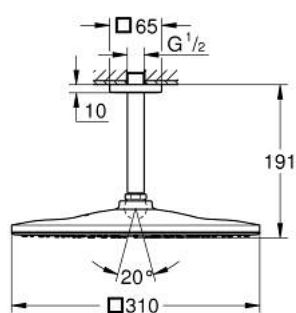

## 26 566 000 RAINSHOWER MONO 310 CUBE HEAD SHOWER SET CEILING 142 MM, 1 SPRAY

### PRODUCT DESCRIPTION

- Colour: chrome
- consists of:
  - head shower Rainshower 310
  - spray pattern: GROHE PureRain
  - maximum flow rate (at 3 bar): 7.5 l/min
- Rainshower shower arm ceiling 142 mm (27 485)
- GROHE EcoJoy - less water, perfect flow
- GROHE DreamSpray - perfect spray pattern
- GROHE LongLife finish
- GROHE SpeedClean - effortless limescale removal
- Inner WaterGuide - inner insulation for surface protection
- suitable for instantaneous heater

26 566 000 **RAINSHOWER MONO 310 CUBE HEAD SHOWER SET CEILING 142 MM, 1  
SPRAY**

**SPARE PARTS**, January 2018 – now

- 1: Escutcheon (Spare part-nr. 48118000)
- 2: Fibre seal dia. 12x2 mm (Spare part-nr. 0138900M)
- 3: Dirt strainer (Spare part-nr. 48007000)