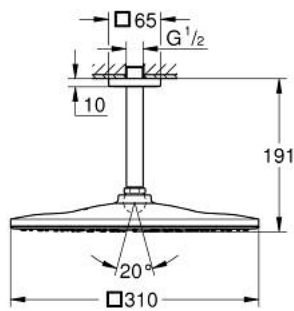

## 26 566 DC0 RAINSHOWER MONO 310 CUBE HEAD SHOWER SET CEILING 142 MM, 1 SPRAY

### PRODUCT DESCRIPTION

- Colour: Supersteel
- consists of:
  - head shower Rainshower 310
  - spray pattern: GROHE PureRain
  - maximum flow rate (at 3 bar): 7.5 l/min
  - Rainshower shower arm ceiling 142 mm
  - GROHE EcoJoy - less water, perfect flow
  - GROHE DreamSpray - perfect spray pattern
  - GROHE LongLife finish
  - GROHE SpeedClean - effortless limescale removal
  - Inner WaterGuide - inner insulation for surface protection
- suitable for instantaneous heater

26 566 DC0 **RAINSHOWER MONO 310 CUBE HEAD SHOWER SET CEILING 142 MM, 1  
SPRAY**

**SPARE PARTS**, September 2018 – now

- 1: Escutcheon (Spare part-nr. 48118000)
- 2: Fibre seal dia. 12x2 mm (Spare part-nr. 0138900M)
- 3: Dirt strainer (Spare part-nr. 48007000)