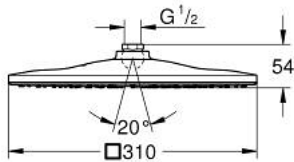

26 567 000 RAINSHOWER MONO 310 CUBE HEAD SHOWER 1 SPRAY

PRODUCT DESCRIPTION

- Colour: chrome
- spray pattern: GROHE PureRain
- maximum flow rate (at 3 bar): 19 l/min
- spray plate chrome
- ball joint with turning angle $\pm 10^\circ$
- connection thread 1/2"
- GROHE DreamSpray - perfect spray pattern
- GROHE LongLife finish
- GROHE SpeedClean - effortless limescale removal
- Inner WaterGuide - inner insulation for surface protection
- suitable for instantaneous heater

26 567 000 **RAINSHOWER MONO 310 CUBE HEAD SHOWER 1 SPRAY**

SPARE PARTS, January 2018 – now

1: Fibre seal dia. 12x2 mm (Spare part-nr. 0138900M)

2: Dirt strainer (Spare part-nr. 48007000)