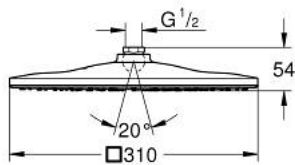

## 26 567 LS0 RAINSHOWER MONO 310 CUBE HEAD SHOWER 1 SPRAY

### PRODUCT DESCRIPTION

- Colour: moon white
- spray pattern: GROHE PureRain
- maximum flow rate (at 3 bar): 19 l/min
- spray plate moon white
- ball joint with turning angle  $\pm 10^\circ$
- connection thread 1/2"
- GROHE DreamSpray - perfect spray pattern
- GROHE LongLife finish
- GROHE SpeedClean - effortless limescale removal
- Inner WaterGuide - inner insulation for surface protection
- suitable for instantaneous heater

## 26 567 LS0 RAINSHOWER MONO 310 CUBE HEAD SHOWER 1 SPRAY

**SPARE PARTS**, January 2018 – now

1: Fibre seal dia. 12x2 mm (Spare part-nr. 0138900M)

2: Dirt strainer (Spare part-nr. 48007000)