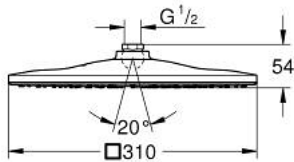

26 568 000 RAINSHOWER MONO 310 CUBE HEAD SHOWER 1 SPRAY

PRODUCT DESCRIPTION

- Colour: chrome
- spray pattern: GROHE PureRain
- maximum flow rate (at 3 bar): 7.5 l/min
- spray plate chrome
- ball joint with turning angle $\pm 10^\circ$
- connection thread 1/2"
- GROHE EcoJoy - less water, perfect flow
- GROHE DreamSpray - perfect spray pattern
- GROHE LongLife finish
- GROHE SpeedClean - effortless limescale removal
- Inner WaterGuide - inner insulation for surface protection
- suitable for instantaneous heater

26 568 000 **RAINSHOWER MONO 310 CUBE HEAD SHOWER 1 SPRAY**

SPARE PARTS, January 2018 – now

1: Fibre seal dia. 12x2 mm (Spare part-nr. 0138900M)

2: Dirt strainer (Spare part-nr. 48007000)