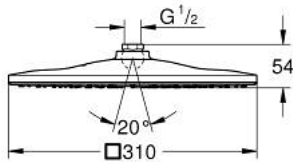

26 568 LS0 RAINSHOWER MONO 310 CUBE HEAD SHOWER 1 SPRAY

PRODUCT DESCRIPTION

- Colour: moon white
- spray pattern: GROHE PureRain
- maximum flow rate (at 3 bar): 7.5 l/min
- spray plate moon white
- ball joint with turning angle $\pm 10^\circ$
- connection thread 1/2"
- GROHE EcoJoy - less water, perfect flow
- GROHE DreamSpray - perfect spray pattern
- GROHE LongLife finish
- GROHE SpeedClean - effortless limescale removal
- Inner WaterGuide - inner insulation for surface protection
- suitable for instantaneous heater

26 568 LS0 RAINSHOWER MONO 310 CUBE HEAD SHOWER 1 SPRAY

SPARE PARTS, January 2018 – now

1: Fibre seal dia. 12x2 mm (Spare part-nr. 0138900M)

2: Dirt strainer (Spare part-nr. 48007000)