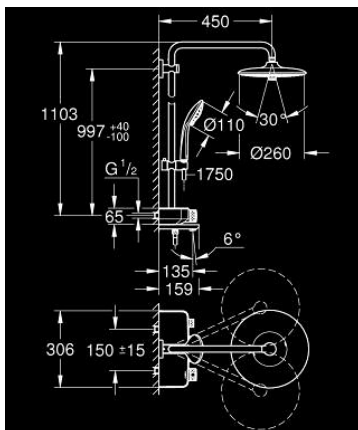

26 608 000 EUPHORIA SMARTCONTROL SYSTEM 260 SHOWER SYSTEM WITH BATH THERMOSTAT FOR WALL MOUNTING

PRODUCT DESCRIPTION

- Colour: chrome
- consisting of:
 - horizontal swivable 450 mm shower arm
 - upper bracket adjustable for minimal adaption to existing drilling holes
 - exposed SmartControl bath thermostat
 - allows change between:
 - head shower Euphoria 260 (26 455)
 - spray patterns: Rain, SmartRain, Jet
 - maximum flow rate (at 3 bar): 20 l/min
 - with ball joint
 - rotation angle $\pm 15^\circ$
 - bath inlet
 - hand shower Euphoria 110 Massage, spray plate white (27 221 001)
 - spray patterns: Rain, SmartRain, Massage
 - maximum flow rate (at 3 bar): 16 l/min
 - adjustable in height with gliding element
 - shower hose Silverflex 1750 mm 1/2" x 1/2" (28 388)
 - GROHE DreamSpray - perfect spray pattern
 - GROHE LongLife finish
 - GROHE CoolTouch - no risk of scalding
 - GROHE TurboStat - compact cartridge with wax thermoelement
 - GROHE ProGrip - with knurled structure
 - GROHE SafeStop at 38°C
 - GROHE SafeStop Plus optional temperature limiter at 43°C included
 - GROHE SmartControl - control the shower with intuitive push/turn button
 - integrated GROHE EasyReach shower tray
 - GROHE SpeedClean - effortless limescale removal
 - Inner WaterGuide - inner insulation for surface protection
 - TwistStop - to prevent hose from twisting
 - suitable for instantaneous heaters from 18 kW/h
 - minimum flow rate 5 l/min