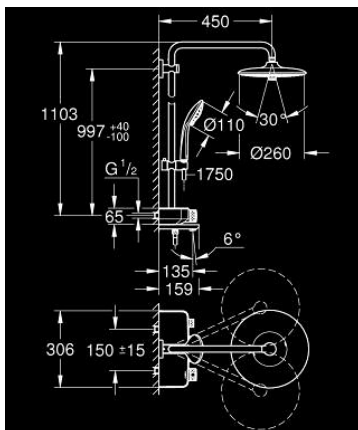

26 608 000 EUPHORIA SMARTCONTROL SYSTEM 260 SHOWER SYSTEM WITH BATH THERMOSTAT FOR WALL MOUNTING

PRODUCT DESCRIPTION

- Colour: chrome
- consisting of:
 - horizontal swivable 450 mm shower arm
 - upper bracket adjustable for minimal adaption to existing drilling holes
 - exposed SmartControl bath thermostat
 - allows change between:
 - head shower Euphoria 260 (26 455)
 - spray patterns: Rain, SmartRain, Jet
 - maximum flow rate (at 3 bar): 20 l/min
 - with ball joint
 - rotation angle $\pm 15^\circ$
 - bath inlet
 - hand shower Euphoria 110 Massage, spray plate white (27 221 001)
 - spray patterns: Rain, SmartRain, Massage
 - maximum flow rate (at 3 bar): 16 l/min
 - adjustable in height with gliding element
 - shower hose Silverflex 1750 mm 1/2" x 1/2" (28 388)
 - GROHE DreamSpray - perfect spray pattern
 - GROHE LongLife finish
 - GROHE CoolTouch - no risk of scalding
 - GROHE TurboStat - compact cartridge with wax thermoelement
 - GROHE ProGrip - with knurl structure
 - GROHE SafeStop at 38°C
 - GROHE SafeStop Plus optional temperature limiter at 43°C included
 - GROHE SmartControl - control the shower with intuitive push/turn button
 - integrated GROHE EasyReach shower tray
 - GROHE SpeedClean - effortless limescale removal
 - Inner WaterGuide - inner insulation for surface protection
 - TwistStop - to prevent hose from twisting
 - suitable for instantaneous heaters from 18 kW/h
 - minimum flow rate 5 l/min