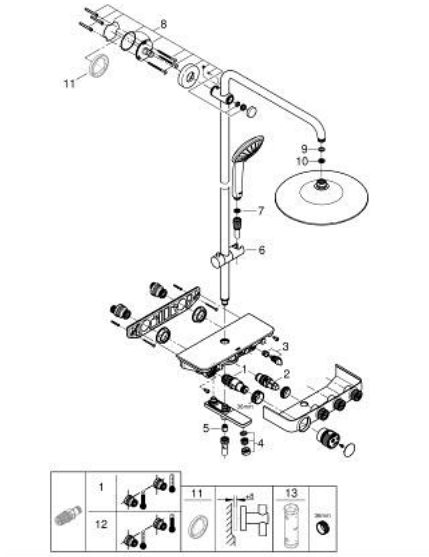

26 608 000 EUPHORIA SMARTCONTROL SYSTEM 260 SHOWER SYSTEM WITH BATH THERMOSTAT FOR WALL MOUNTING

SPARE PARTS, 7月 2018 – now

1. 1: Thermostatic compact cartridge 1/2" (Spare part-nr. 47439000)
   - 2: Cartridge (Spare part-nr. 48297000)
   - 3: Non-return valve (Spare part-nr. 49069000)
   - 4: Mousseur (Spare part-nr. 13952000)
   - 5: Non-return valve (Spare part-nr. 08565000)
   - 6: Glide element (Spare part-nr. 48177000)
   - 7: Dirt strainer (Spare part-nr. 0700200M)
   - 8: Shower rail holder (Spare part-nr. 48279000)
   - 9: Fibre seal $\varnothing 18,5 \times \varnothing 12 \times 2$ (Spare part-nr. 0138900M)
   - 10: Dirt strainer (Spare part-nr. 48007000)
   - 11: Compensation disc (Spare part-nr. 27180000)*
   - 12: GROHE TurboStat cartridge 1/2" (Spare part-nr. 47175000)*
   - 13: Socket spanner (Spare part-nr. 49059000)*
2. Optional accessories