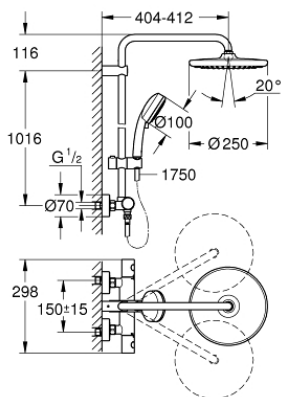

26 670 000 TEMPESTA COSMOPOLITAN SYSTEM 250 SHOWER SYSTEM WITH THERMOSTAT FOR WALL MOUNTING

PRODUCT DESCRIPTION

- Colour: chrome
- consisting of:
 - horizontal swivable 390 mm shower arm
 - exposed thermostat with Aquadimmer function
 - allows change between:
 - head shower Tempesta 250 (26 666)
 - spray pattern: Rain
 - head shower with white rear cover
 - with ball joint, rotation angle $\pm 10^\circ$
 - GROHE EcoJoy 9.5 l/min flow limiter
 - hand shower Tempesta Cosmopolitan 100 (27 571)
 - 2 spray patterns: Rain, Jet
 - GROHE EcoJoy 5.7 l/min. flow limiter
 - adjustable in height with gliding element
 - Rotaflex TwistStop shower hose 1750 mm 1/2" x 1/2" (28 410)
 - GROHE EcoJoy - Less water, perfect flow
 - GROHE TurboStat - compact cartridge with wax thermoelement
 - GROHE SafeStop safety button at 38°C
 - GROHE SafeStop Plus optional temperature limiter at 43°C included
 - GROHE DreamSpray - perfect spray pattern
 - GROHE LongLife finish
 - GROHE SpeedClean - effortless limescale removal
 - Inner WaterGuide - inner insulation for surface protection
 - TwistStop - to prevent hose from twisting
 - suitable for instantaneous heaters from 18 kW/h
 - minimum flow rate 7 l/min
 - optional upgrade: GROHE EasyReach tray (26 362), sold separately
 - professional edition