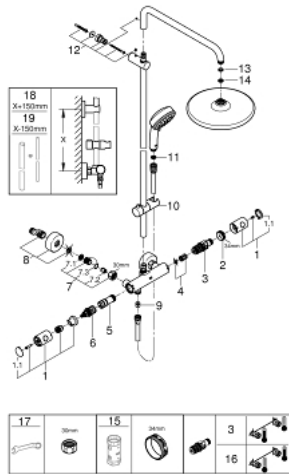

26 670 000 TEMPESTA COSMOPOLITAN SYSTEM 250 SHOWER SYSTEM WITH THERMOSTAT FOR WALL MOUNTING

SPARE PARTS, 2月 2019 – now

- 1: Metal handle 1/2" (Spare part-nr. 47984000)
 - 1.1: Cover cap (Spare part-nr. 6458500M)
 - 2: Fitting ring (Spare part-nr. 47743000)
 - 3: Thermostatic compact cartridge 1/2" (Spare part-nr. 47439000)
 - 4: Buffer (Spare part-nr. 47398000)
 - 5: Water flow (Spare part-nr. 47751000)
 - 6: Aquadimmer (Spare part-nr. 12433000)
 - 7: Non-return valve (Spare part-nr. 47189000)
 - 7.1: Dirt strainer (Spare part-nr. 0726400M)
 - 7.2: Non-return valve (Spare part-nr. 08565000)
 - 7.3: O-ring $\varnothing 17 \times \varnothing 2$ (Spare part-nr. 0305500M)
 - 8: S-union (Spare part-nr. 12662000)
 - 9: Non-return valve (Spare part-nr. 08565000)
 - 10: Glide element (Spare part-nr. 12140000)
 - 11: Dirt strainer (Spare part-nr. 0700200M)
 - 12: Shower rail holder (Spare part-nr. 48423000)
 - 13: Fibre seal $\varnothing 18,5 \times \varnothing 12 \times 2$ (Spare part-nr. 0138900M)
 - 14: Dirt strainer (Spare part-nr. 48007000)
 - 15: Socket spanner (Spare part-nr. 19332000)*
 - 16: GROHE TurboStat cartridge 1/2" (Spare part-nr. 47175000)*
 - 17: Special spanner (Spare part-nr. 19377000)*
 - 18: Shower system pipe for retrofitting (Spare part-nr. 48053000)*
 - 19: Shower system pipe for retrofitting (Spare part-nr. 48054000)*
- * Optional accessories