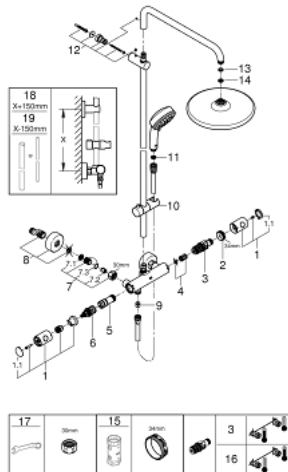

26 670 000 TEMPESTA COSMOPOLITAN SYSTEM 250 SHOWER SYSTEM WITH THERMOSTAT FOR WALL MOUNTING

SPARE PARTS, 2月 2019 – now

- 1: Metal handle 1/2" (Spare part-nr. 47984000)
 - 1.1: Cover cap (Spare part-nr. 6458500M)
 - 2: Fitting ring (Spare part-nr. 47743000)
 - 3: Thermostatic compact cartridge 1/2" (Spare part-nr. 47439000)
 - 4: Buffer (Spare part-nr. 47398000)
 - 5: Water flow (Spare part-nr. 47751000)
 - 6: Aquadimmer (Spare part-nr. 12433000)
 - 7: Non-return valve (Spare part-nr. 47189000)
 - 7.1: Dirt strainer (Spare part-nr. 0726400M)
 - 7.2: Non-return valve (Spare part-nr. 08565000)
 - 7.3: O-ring $\varnothing 17 \times \varnothing 2$ (Spare part-nr. 0305500M)
 - 8: S-union (Spare part-nr. 12662000)
 - 9: Non-return valve (Spare part-nr. 08565000)
 - 10: Glide element (Spare part-nr. 12140000)
 - 11: Dirt strainer (Spare part-nr. 0700200M)
 - 12: Shower rail holder (Spare part-nr. 48423000)
 - 13: Fibre seal $\varnothing 18,5 \times \varnothing 12 \times 2$ (Spare part-nr. 0138900M)
 - 14: Dirt strainer (Spare part-nr. 48007000)
 - 15: Socket spanner (Spare part-nr. 19332000)*
 - 16: GROHE TurboStat cartridge 1/2" (Spare part-nr. 47175000)*
 - 17: Special spanner (Spare part-nr. 19377000)*
 - 18: Shower system pipe for retrofitting (Spare part-nr. 48053000)*
 - 19: Shower system pipe for retrofitting (Spare part-nr. 48054000)*
- * Optional accessories