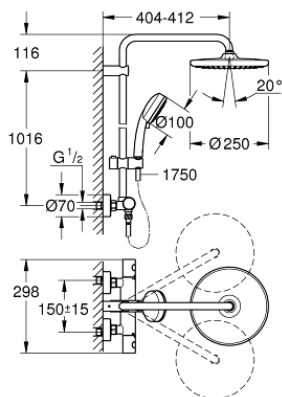

26 670 000 TEMPESTA COSMOPOLITAN SYSTEM 250 SHOWER SYSTEM WITH THERMOSTAT FOR WALL MOUNTING

PRODUCT DESCRIPTION

- Colour: chrome
- consisting of:
 - horizontal swivable 390 mm shower arm
 - exposed thermostat with Aquadimmer function
 - allows change between:
 - head shower Tempesta 250 (26 666)
 - spray pattern: Rain
 - head shower with white rear cover
 - with ball joint, rotation angle $\pm 10^\circ$
 - 9.5 l/min flow limiter
- hand shower Tempesta Cosmopolitan 100 (27 571)
 - 2 spray patterns: Rain, Jet
 - 5.7 l/min flow limiter
 - adjustable in height with gliding element
- Rotaflex TwistStop shower hose 1750 mm 1/2" x 1/2" (28 410)
- GROHE EcoJoy - Less water, perfect flow
- GROHE TurboStat - compact cartridge with wax thermoelement
- GROHE SafeStop safety button at 38°C
- GROHE SafeStop Plus optional temperature limiter at 43°C included
- GROHE DreamSpray - perfect spray pattern
- GROHE LongLife finish
- GROHE SpeedClean - effortless limescale removal
- Inner WaterGuide - inner insulation for surface protection
- TwistStop - to prevent hose from twisting
- suitable for instantaneous heaters from 18 kW/h
- minimum flow rate 7 l/min
- optional upgrade: GROHE EasyReach tray (26 362), sold separately
- professional edition