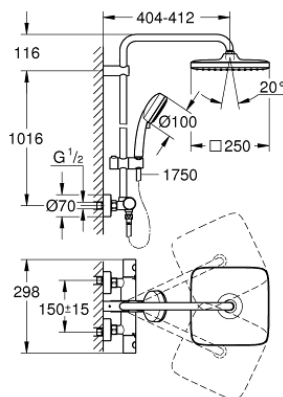

26 689 000 TEMPESTA COSMOPOLITAN SYSTEM 250 CUBE SHOWER SYSTEM WITH THERMOSTAT FOR WALL MOUNTING

PRODUCT DESCRIPTION

- Colour: chrome
- consisting of:
  - horizontal swivable 390 mm shower arm
  - exposed thermostat with Aquadimmer function
  - allows change between:
    - head shower Tempesta 250 Cube (26 685)
    - spray pattern: Rain
    - head shower with white rear cover
    - with ball joint, rotation angle $\pm 10^\circ$
  - 9.5 l/min flow limiter
- hand shower Tempesta Cosmopolitan 100 (27 571)
  - 2 spray patterns: Rain, Jet
  - 5.7 l/min flow limiter
  - adjustable in height with gliding element
- Rotaflex TwistStop shower hose 1750 mm 1/2" x 1/2" (28 410)
- GROHE EcoJoy - Less water, perfect flow
- GROHE TurboStat - compact cartridge with wax thermoelement
- GROHE SafeStop safety button at 38°C
- GROHE SafeStop Plus optional temperature limiter at 43°C included
- GROHE DreamSpray - perfect spray pattern
- GROHE LongLife finish
- GROHE SpeedClean - effortless limescale removal
- Inner WaterGuide - inner insulation for surface protection
- TwistStop - to prevent hose from twisting
- suitable for instantaneous heaters from 18 kW/h
- minimum flow rate 7 l/min
- optional upgrade: GROHE EasyReach tray (26 362), sold separately
- professional edition