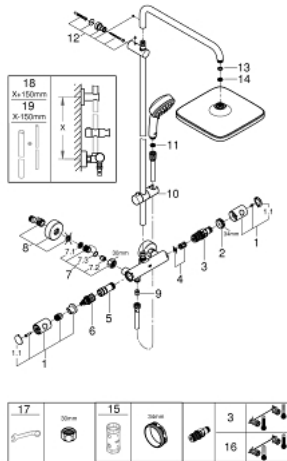

26 689 000 TEMPESTA COSMOPOLITAN SYSTEM 250 CUBE SHOWER SYSTEM WITH THERMOSTAT FOR WALL MOUNTING

SPARE PARTS, 2月 2019 – now

- 1: Metal handle 1/2" (Spare part-nr. 47984000)
 - 1.1: Cover cap (Spare part-nr. 6458500M)
 - 2: Fitting ring (Spare part-nr. 47743000)
 - 3: Thermostatic compact cartridge 1/2" (Spare part-nr. 47439000)
 - 4: Buffer (Spare part-nr. 47398000)
 - 5: Water flow (Spare part-nr. 47751000)
 - 6: Aquadimmer (Spare part-nr. 12433000)
 - 7: Non-return valve (Spare part-nr. 47189000)
 - 7.1: Dirt strainer (Spare part-nr. 0726400M)
 - 7.2: Non-return valve (Spare part-nr. 08565000)
 - 7.3: O-ring $\varnothing 17 \times \varnothing 2$ (Spare part-nr. 0305500M)
 - 8: S-union (Spare part-nr. 12662000)
 - 9: Non-return valve (Spare part-nr. 08565000)
 - 10: Glide element (Spare part-nr. 12140000)
 - 11: Dirt strainer (Spare part-nr. 0700200M)
 - 12: Shower rail holder (Spare part-nr. 48423000)
 - 13: Fibre seal $\varnothing 18,5 \times \varnothing 12 \times 2$ (Spare part-nr. 0138900M)
 - 14: Dirt strainer (Spare part-nr. 48007000)
 - 15: Socket spanner (Spare part-nr. 19332000)*
 - 16: GROHE TurboStat cartridge 1/2" (Spare part-nr. 47175000)*
 - 17: Special spanner (Spare part-nr. 19377000)*
 - 18: Shower system pipe for retrofitting (Spare part-nr. 48053000)*
 - 19: Shower system pipe for retrofitting (Spare part-nr. 48054000)*
- * Optional accessories