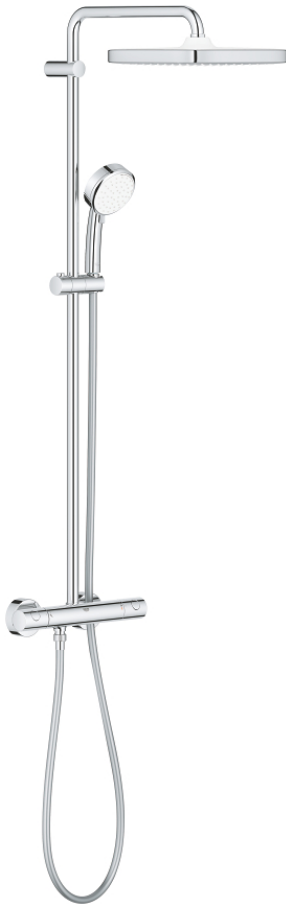

26 689 000 TEMPESTA COSMOPOLITAN SYSTEM 250 CUBE SHOWER SYSTEM WITH THERMOSTAT FOR WALL MOUNTING

PRODUCT DESCRIPTION

- Colour: chrome
- consisting of:
 - horizontal swivable 390 mm shower arm
 - exposed thermostat with Aquadimmer function
 - allows change between:
 - head shower Tempesta 250 Cube (26 685)
 - spray pattern: Rain
 - head shower with white rear cover
 - with ball joint, rotation angle $\pm 10^\circ$
 - GROHE EcoJoy 9.5 l/min flow limiter
 - hand shower Tempesta Cosmopolitan 100 (27 571)
 - 2 spray patterns: Rain, Jet
 - GROHE EcoJoy 5.7 l/min. flow limiter
 - adjustable in height with gliding element
 - Rotaflex TwistStop shower hose 1750 mm 1/2" x 1/2" (28 410)
 - GROHE EcoJoy - Less water, perfect flow
 - GROHE TurboStat - compact cartridge with wax thermoelement
 - GROHE SafeStop safety button at 38°C
 - GROHE SafeStop Plus optional temperature limiter at 43°C included
 - GROHE DreamSpray - perfect spray pattern
 - GROHE LongLife finish
 - GROHE SpeedClean - effortless limescale removal
 - Inner WaterGuide - inner insulation for surface protection
 - TwistStop - to prevent hose from twisting
 - suitable for instantaneous heaters from 18 kW/h
 - minimum flow rate 7 l/min
 - optional upgrade: GROHE EasyReach tray (26 362), sold separately
 - professional edition