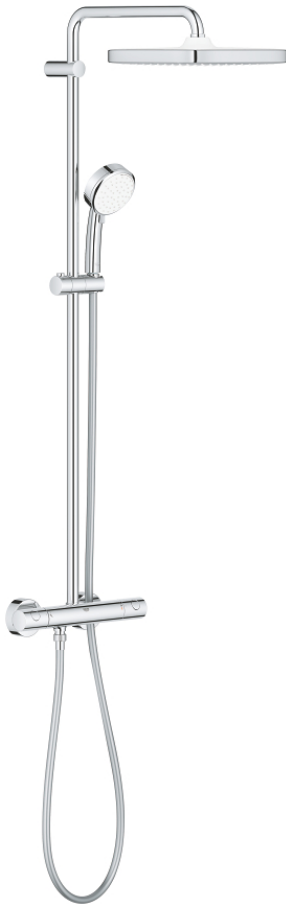

26 689 000 TEMPESTA COSMOPOLITAN SYSTEM 250 CUBE SHOWER SYSTEM WITH THERMOSTAT FOR WALL MOUNTING

PRODUCT DESCRIPTION

- Colour: chrome
- consisting of:
 - horizontal swivable 390 mm shower arm
 - exposed thermostat with Aquadimmer function
 - allows change between:
 - head shower Tempesta 250 Cube (26 685)
 - spray pattern: Rain
 - head shower with white rear cover
 - with ball joint, rotation angle $\pm 10^\circ$
 - 9.5 l/min flow limiter
- hand shower Tempesta Cosmopolitan 100 (27 571)
 - 2 spray patterns: Rain, Jet
 - 5.7 l/min flow limiter
 - adjustable in height with gliding element
- Rotaflex TwistStop shower hose 1750 mm 1/2" x 1/2" (28 410)
- GROHE EcoJoy - Less water, perfect flow
- GROHE TurboStat - compact cartridge with wax thermoelement
- GROHE SafeStop safety button at 38°C
- GROHE SafeStop Plus optional temperature limiter at 43°C included
- GROHE DreamSpray - perfect spray pattern
- GROHE LongLife finish
- GROHE SpeedClean - effortless limescale removal
- Inner WaterGuide - inner insulation for surface protection
- TwistStop - to prevent hose from twisting
- suitable for instantaneous heaters from 18 kW/h
- minimum flow rate 7 l/min
- optional upgrade: GROHE EasyReach tray (26 362), sold separately
- professional edition