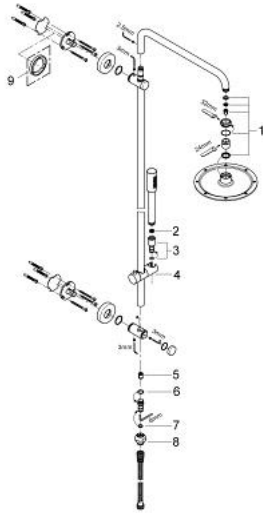

## 27 030 000 RAINSHOWER SYSTEM 210 SHOWER SYSTEM WITH GROHCLICK WITHOUT FITTING FOR WALL MOUNTING

### PRODUCT DESCRIPTION

- Colour: chrome
- consists of:
  - Horizontal swivable 450 mm shower arm
  - change between hand and head shower by Grohclick element
  - Rainshower Cosmopolitan 210 metal head shower (28 368 000)
  - with ball joint, rotation angle  $\pm 20^\circ$
  - handshower 28 034 000
  - adjustable in height with gliding element (12 140 000)
- connection to water supply with 1/2"-thread of the 800 mm shower hose to faucet / wall union
- metal shower hose 1750 mm (27 178)
- Distance between wall supports: 700-900mm
- minimum flow rate 7 l/min.
- GROHE DreamSpray - perfect spray pattern
- GROHE LongLife finish
- GROHE SpeedClean - effortless limescale removal
- Inner WaterGuide - inner insulation for surface protection
- suitable for instantaneous heaters (min. 19 kW/h)

### SPARE PARTS, March 2007 – now

- 1: Inlet valve assembly (Spare part-nr. 45933000)
- 2: Dirt strainer (Spare part-nr. 0700200M)
- 3: Nipple for Freehand (Spare part-nr. 03720000)
- 4: Sliding piece (Spare part-nr. 12140000)
- 5: Non-return valve (Spare part-nr. 08565000)
- 6: Seat washer (Spare part-nr. 0128200M)
- 7: O-ring  $\varnothing 11 \times \varnothing 2$  (Spare part-nr. 0122400M)
- 8: Snap coupling (Spare part-nr. 45899000)
- 9: Compensation disc (Spare part-nr. 27180000)\*