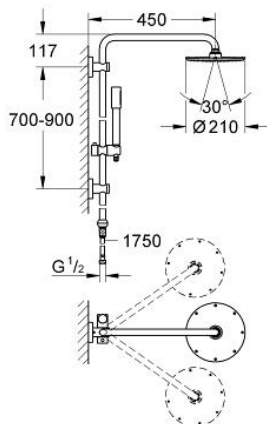

## 27 030 000 RAINSHOWER SYSTEM 210 SHOWER SYSTEM WITH GROHCLICK WITHOUT FITTING FOR WALL MOUNTING

### PRODUCT DESCRIPTION

- Colour: chrome
- consists of:
  - Horizontal swivable 450 mm shower arm
  - change between hand and head shower by Grohclick element
  - Rainshower Cosmopolitan 210 metal head shower (28 368 000)
  - with ball joint, rotation angle  $\pm 20^\circ$
  - handshower 28 034 000
  - adjustable in height with gliding element (12 140 000)
- connection to water supply with 1/2"-thread of the 800 mm shower hose to faucet / wall union
- metal shower hose 1750 mm (27 178)
- Distance between wall supports: 700-900mm
- minimum flow rate 7 l/min.
- GROHE DreamSpray - perfect spray pattern
- GROHE LongLife finish
- GROHE SpeedClean - effortless limescale removal
- Inner WaterGuide - inner insulation for surface protection
- suitable for instantaneous heaters (min. 19 kW/h)

### SPARE PARTS, March 2007 – now

- 1: Inlet valve assembly (Spare part-nr. 45933000)
- 2: Dirt strainer (Spare part-nr. 0700200M)
- 3: Nipple for Freehand (Spare part-nr. 03720000)
- 4: Sliding piece (Spare part-nr. 12140000)
- 5: Non-return valve (Spare part-nr. 08565000)
- 6: Seat washer (Spare part-nr. 0128200M)
- 7: O-ring  $\varnothing 11 \times \varnothing 2$  (Spare part-nr. 0122400M)
- 8: Snap coupling (Spare part-nr. 45899000)
- 9: Compensation disc (Spare part-nr. 27180000)\*