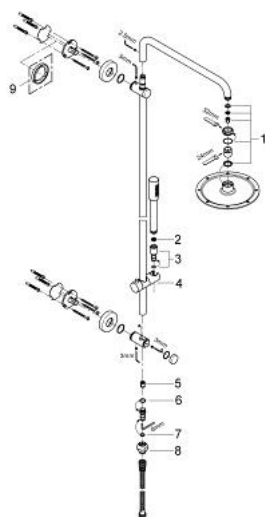

27 030 000 RAINSHOWER SYSTEM 210 SHOWER SYSTEM WITH GROHCLICK WITHOUT FITTING FOR WALL MOUNTING

PRODUCT DESCRIPTION

- Colour: chrome
- consisting of:
 - horizontal swivable 450 mm shower arm
 - change between hand and head shower by Grohclick element
 - Rainshower Cosmopolitan 210 metal head shower (28 368 000)
 - with ball joint, rotation angle $\pm 20^\circ$
 - Sena hand shower (28 034)
 - adjustable in height with gliding element (12 140 000)
 - connection to water supply with 1/2" thread of the 800 mm shower hose to faucet / wall union
 - metal shower hose 1750 mm (27 178)
 - distance between wall supports: 700-900 mm
 - minimum flow rate 7 l/min
 - GROHE DreamSpray - perfect spray pattern
 - GROHE LongLife finish
 - GROHE SpeedClean - effortless limescale removal
 - Inner WaterGuide - inner insulation for surface protection
- suitable for instantaneous heaters from 18 kW/h

27 030 000 RAINSHOWER SYSTEM 210 SHOWER SYSTEM WITH GROHCLICK WITHOUT FITTING FOR WALL MOUNTING

SPARE PARTS, 3月 2007 – now

- 1: Spare part set (Spare part-nr. 45933000)
- 2: Dirt strainer (Spare part-nr. 0700200M)
- 3: Nipple for Freehander (Spare part-nr. 03720000)
- 4: Glide element (Spare part-nr. 12140000)
- 5: Non-return valve (Spare part-nr. 08565000)
- 6: Sealing washer (Spare part-nr. 0128200M)
- 7: Sealing washer $\varnothing 11 \times \varnothing 2$ (Spare part-nr. 0122400M)
- 8: Quick coupling (Spare part-nr. 45899000)
- 9: Compensation disc (Spare part-nr. 27180000)*