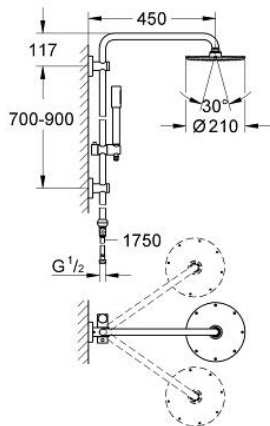

27 030 000 RAINSHOWER SYSTEM 210 SHOWER SYSTEM WITH GROHCLICK WITHOUT FITTING FOR WALL MOUNTING

PRODUCT DESCRIPTION

- Colour: chrome
- consisting of:
 - horizontal swivable 450 mm shower arm
 - change between hand and head shower by Grohclick element
 - Rainshower Cosmopolitan 210 metal head shower (28 368 000)
 - with ball joint, rotation angle $\pm 20^\circ$
 - Sena hand shower (28 034)
 - adjustable in height with gliding element (12 140 000)
 - connection to water supply with 1/2" thread of the 800 mm shower hose to faucet / wall union
 - metal shower hose 1750 mm (27 178)
 - distance between wall supports: 700-900 mm
 - minimum flow rate 7 l/min
 - GROHE DreamSpray - perfect spray pattern
 - GROHE LongLife finish
 - GROHE SpeedClean - effortless limescale removal
 - Inner WaterGuide - inner insulation for surface protection
- suitable for instantaneous heaters from 18 kW/h

27 030 000 RAINSHOWER SYSTEM 210 SHOWER SYSTEM WITH GROHCLICK WITHOUT FITTING FOR WALL MOUNTING

SPARE PARTS, 3月 2007 – now

- 1: Spare part set (Spare part-nr. 45933000)
- 2: Dirt strainer (Spare part-nr. 0700200M)
- 3: Nipple for Freehander (Spare part-nr. 03720000)
- 4: Glide element (Spare part-nr. 12140000)
- 5: Non-return valve (Spare part-nr. 08565000)
- 6: Sealing washer (Spare part-nr. 0128200M)
- 7: Sealing washer $\varnothing 11 \times \varnothing 2$ (Spare part-nr. 0122400M)
- 8: Quick coupling (Spare part-nr. 45899000)
- 9: Compensation disc (Spare part-nr. 27180000)*