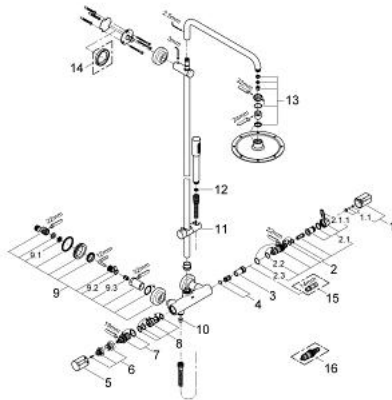

27 032 000 RAINSHOWER SYSTEM 210 SHOWER SYSTEM WITH THERMOSTAT FOR WALL MOUNTING

SPARE PARTS, October 2007 – now

- 1: Scale handle (Spare part-nr. 47239000)
- 1.1: Replacement handle connection kit (Spare part-nr. 47248000)
- 2: Thermo-element 1/2" (Spare part-nr. 47217000)
- 2.1: Stop ring + regulating nut (Spare part-nr. 47300000)
- 2.1.1: Fixing clamp (Spare part-nr. 0574400M)
- 2.2: O-ring $\varnothing 21 \times \varnothing 2$ (Spare part-nr. 0599900M)
- 2.3: O-ring $\varnothing 24 \times \varnothing 2$ (Spare part-nr. 0119600M)
- 3: Seat for thermostat (Spare part-nr. 47399000)
- 4: Sound absorber (Spare part-nr. 47398000)
- 5: Handle for shut-off valve (Spare part-nr. 47730000)
- 6: Temperature limiter (Spare part-nr. 47626000)
- 7: Aquadimmer (Spare part-nr. 47364000)
- 8: Water flow (Spare part-nr. 47376000)
- 9: Screw joint (Spare part-nr. 47323000)
- 9.1: Dirt Strainer (Spare part-nr. 0726400M)
- 9.2: O-ring $\varnothing 17 \times \varnothing 2$ (Spare part-nr. 0305500M)
- 9.3: Non-return valve (Spare part-nr. 08565000)
- 10: Non-return valve (Spare part-nr. 08565000)
- 11: Sliding piece (Spare part-nr. 12140000)
- 12: Dirt strainer (Spare part-nr. 0700200M)
- 13: Inlet valve assembly (Spare part-nr. 45933000)
- 14: Compensation disc (Spare part-nr. 27180000)*
- 15: Socket spanner (Spare part-nr. 19070000)*
- 16: Thermoelement for changed waterways (Spare part-nr. 47657000)*

* Optional accessories