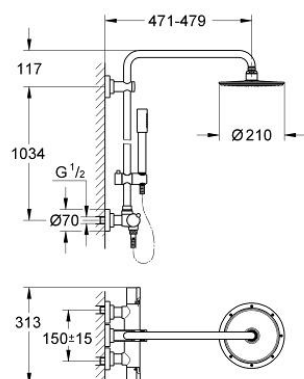

27 032 000 RAINSHOWER SYSTEM 210 SHOWER SYSTEM WITH THERMOSTAT FOR WALL MOUNTING

PRODUCT DESCRIPTION

- Colour: chrome
- consists of:
 - Horizontal swivable 450 mm shower arm
 - exposed thermostat with Aquadimmer function
 - allows change between:
 - Rainshower Cosmopolitan 210 metal head shower (28 368 000)
 - ball joint with turning angle $20^\circ \pm 20^\circ$
 - handshower 28 034 000
 - adjustable in height with gliding element (12 140 000)
 - - diverter: bath/shower
 - metal shower hose 1750 mm
 - suitable for instantaneous heaters (min. 19 kW/h)
 - minimum flow rate 7 l/min.
- Attention: old product
- GROHE LongLife finish