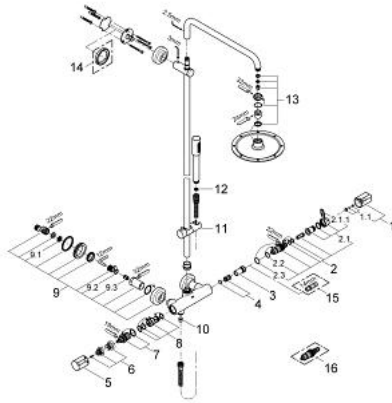

### PRODUCT DESCRIPTION

- Colour: chrome
- consisting of:
  - horizontal swivable 450 mm shower arm
  - exposed thermostat with Aquadimmer function
  - allows change between:
    - Rainshower Cosmopolitan 210 metal head shower (28 368 000)
    - ball joint with turning angle  $20^\circ \pm 20^\circ$
    - Sena hand shower (28 034)
  - adjustable in height with gliding element (12 140 000)
  - diverter: bath/shower
  - metal shower hose 1750 mm
  - suitable for instantaneous heaters from 18 kW/h
  - minimum flow rate 7 l/min
  - attention: old product
  - GROHE LongLife finish

### SPARE PARTS, 10月 2007 – now

- 1: Temperature scale handle (Spare part-nr. 47239000)
- 1.1: Replacement handle connection kit (Spare part-nr. 47248000)
- 2: Thermo-element 1/2" (Spare part-nr. 47217000)
- 2.1: Stop ring + regulating nut (Spare part-nr. 47300000)
- 2.1.1: Fixing clamp (Spare part-nr. 0574400M)
- 2.2: Sealing washer  $\varnothing 21 \times \varnothing 2$  (Spare part-nr. 0599900M)
- 2.3: Sealing washer  $\varnothing 24 \times \varnothing 2$  (Spare part-nr. 0119600M)
- 3: Seat for thermostat (Spare part-nr. 47399000)
- 4: Buffer (Spare part-nr. 47398000)
- 5: Handle for shut-off valve (Spare part-nr. 47730000)
- 6: Stop (Spare part-nr. 47626000)
- 7: Aquadimmer (Spare part-nr. 47364000)
- 8: Water flow (Spare part-nr. 47376000)
- 9: Screw connection (Spare part-nr. 47323000)
- 9.1: Dirt strainer (Spare part-nr. 0726400M)
- 9.2: O-ring  $\varnothing 17 \times \varnothing 2$  (Spare part-nr. 0305500M)
- 9.3: Non-return valve (Spare part-nr. 08565000)
- 10: Non-return valve (Spare part-nr. 08565000)
- 11: Glide element (Spare part-nr. 12140000)
- 12: Dirt strainer (Spare part-nr. 0700200M)
- 13: Spare part set (Spare part-nr. 45933000)
- 14: Compensation disc (Spare part-nr. 27180000)\*
- 15: Socket spanner (Spare part-nr. 19070000)\*
- 16: Thermo element for reverse waterways (Spare part-nr. 47657000)\*