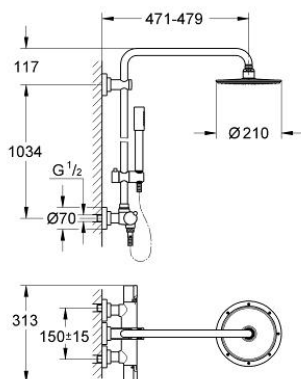

### PRODUCT DESCRIPTION

- Colour: chrome
- consisting of:
  - horizontal swivable 450 mm shower arm
  - exposed thermostat with Aquadimmer function
  - allows change between:
    - Rainshower Cosmopolitan 210 metal head shower (28 368 000)
    - ball joint with turning angle  $20^\circ \pm 20^\circ$
    - Sena hand shower (28 034)
  - adjustable in height with gliding element (12 140 000)
  - diverter: bath/shower
  - metal shower hose 1750 mm
  - suitable for instantaneous heaters from 18 kW/h
  - minimum flow rate 7 l/min
  - attention: old product
  - GROHE LongLife finish

### SPARE PARTS, 10月 2007 – now

- 1: Temperature scale handle (Spare part-nr. 47239000)
- 1.1: Replacement handle connection kit (Spare part-nr. 47248000)
- 2: Thermo-element 1/2" (Spare part-nr. 47217000)
- 2.1: Stop ring + regulating nut (Spare part-nr. 47300000)
- 2.1.1: Fixing clamp (Spare part-nr. 0574400M)
- 2.2: Sealing washer  $\varnothing 21 \times \varnothing 2$  (Spare part-nr. 0599900M)
- 2.3: Sealing washer  $\varnothing 24 \times \varnothing 2$  (Spare part-nr. 0119600M)
- 3: Seat for thermostat (Spare part-nr. 47399000)
- 4: Buffer (Spare part-nr. 47398000)
- 5: Handle for shut-off valve (Spare part-nr. 47730000)
- 6: Stop (Spare part-nr. 47626000)
- 7: Aquadimmer (Spare part-nr. 47364000)
- 8: Water flow (Spare part-nr. 47376000)
- 9: Screw connection (Spare part-nr. 47323000)
- 9.1: Dirt strainer (Spare part-nr. 0726400M)
- 9.2: O-ring  $\varnothing 17 \times \varnothing 2$  (Spare part-nr. 0305500M)
- 9.3: Non-return valve (Spare part-nr. 08565000)
- 10: Non-return valve (Spare part-nr. 08565000)
- 11: Glide element (Spare part-nr. 12140000)
- 12: Dirt strainer (Spare part-nr. 0700200M)
- 13: Spare part set (Spare part-nr. 45933000)
- 14: Compensation disc (Spare part-nr. 27180000)\*
- 15: Socket spanner (Spare part-nr. 19070000)\*
- 16: Thermo element for reverse waterways (Spare part-nr. 47657000)\*